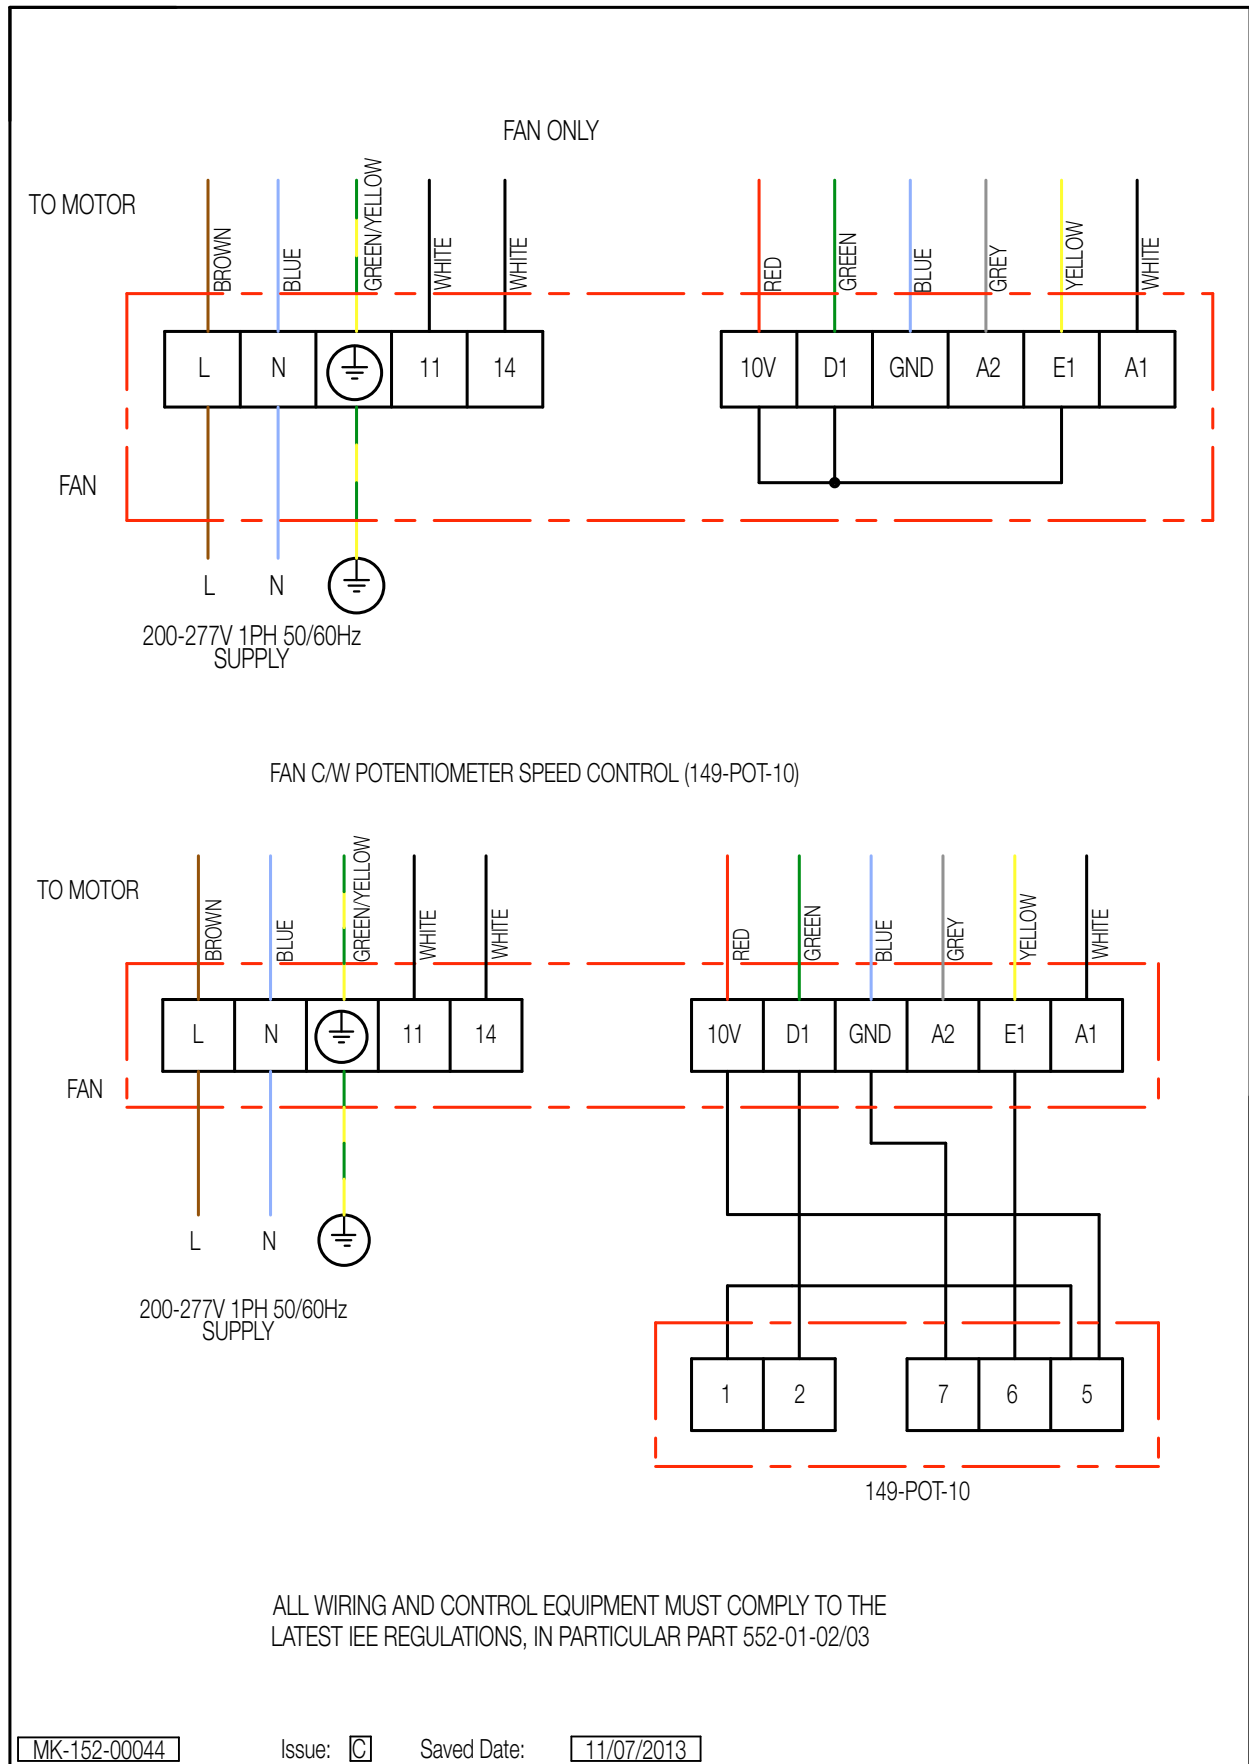

Wiring Diagram No. 152-00044

Please check the individual product accessories table for fan and controller compatibility.

Elta Fans Limited has a policy of continuous product development and improvement and therefore reserves the right to supply products which may differ from those illustrated and described in this publication. Confirmation of dimensions and data will be supplied on request.