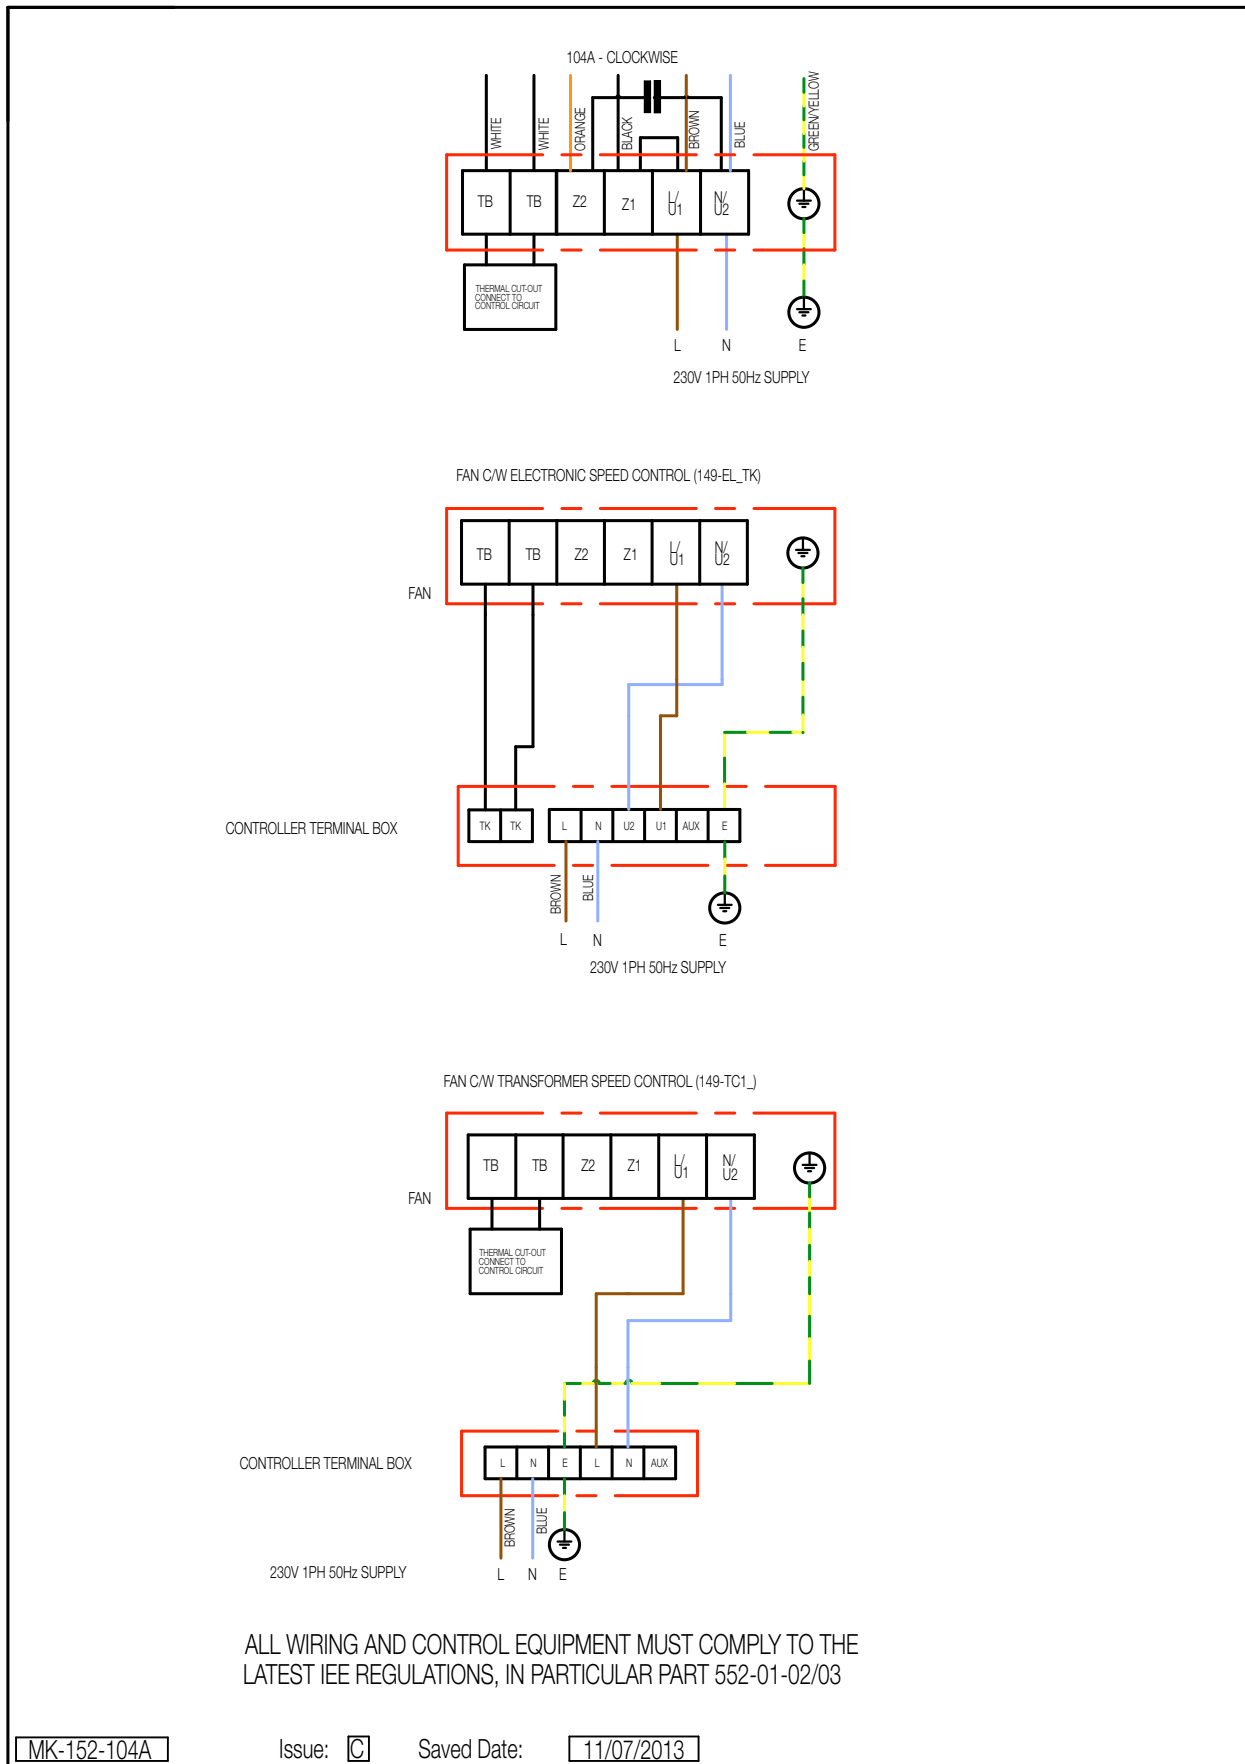

Wiring Diagram No. 152-104A

Please check the individual product accessories table for fan and controller compatibility.

Elta Fans Limited has a policy of continuous product development and improvement and therefore reserves the right to supply products which may differ from those illustrated and described in this publication. Confirmation of dimensions and data will be supplied on request.