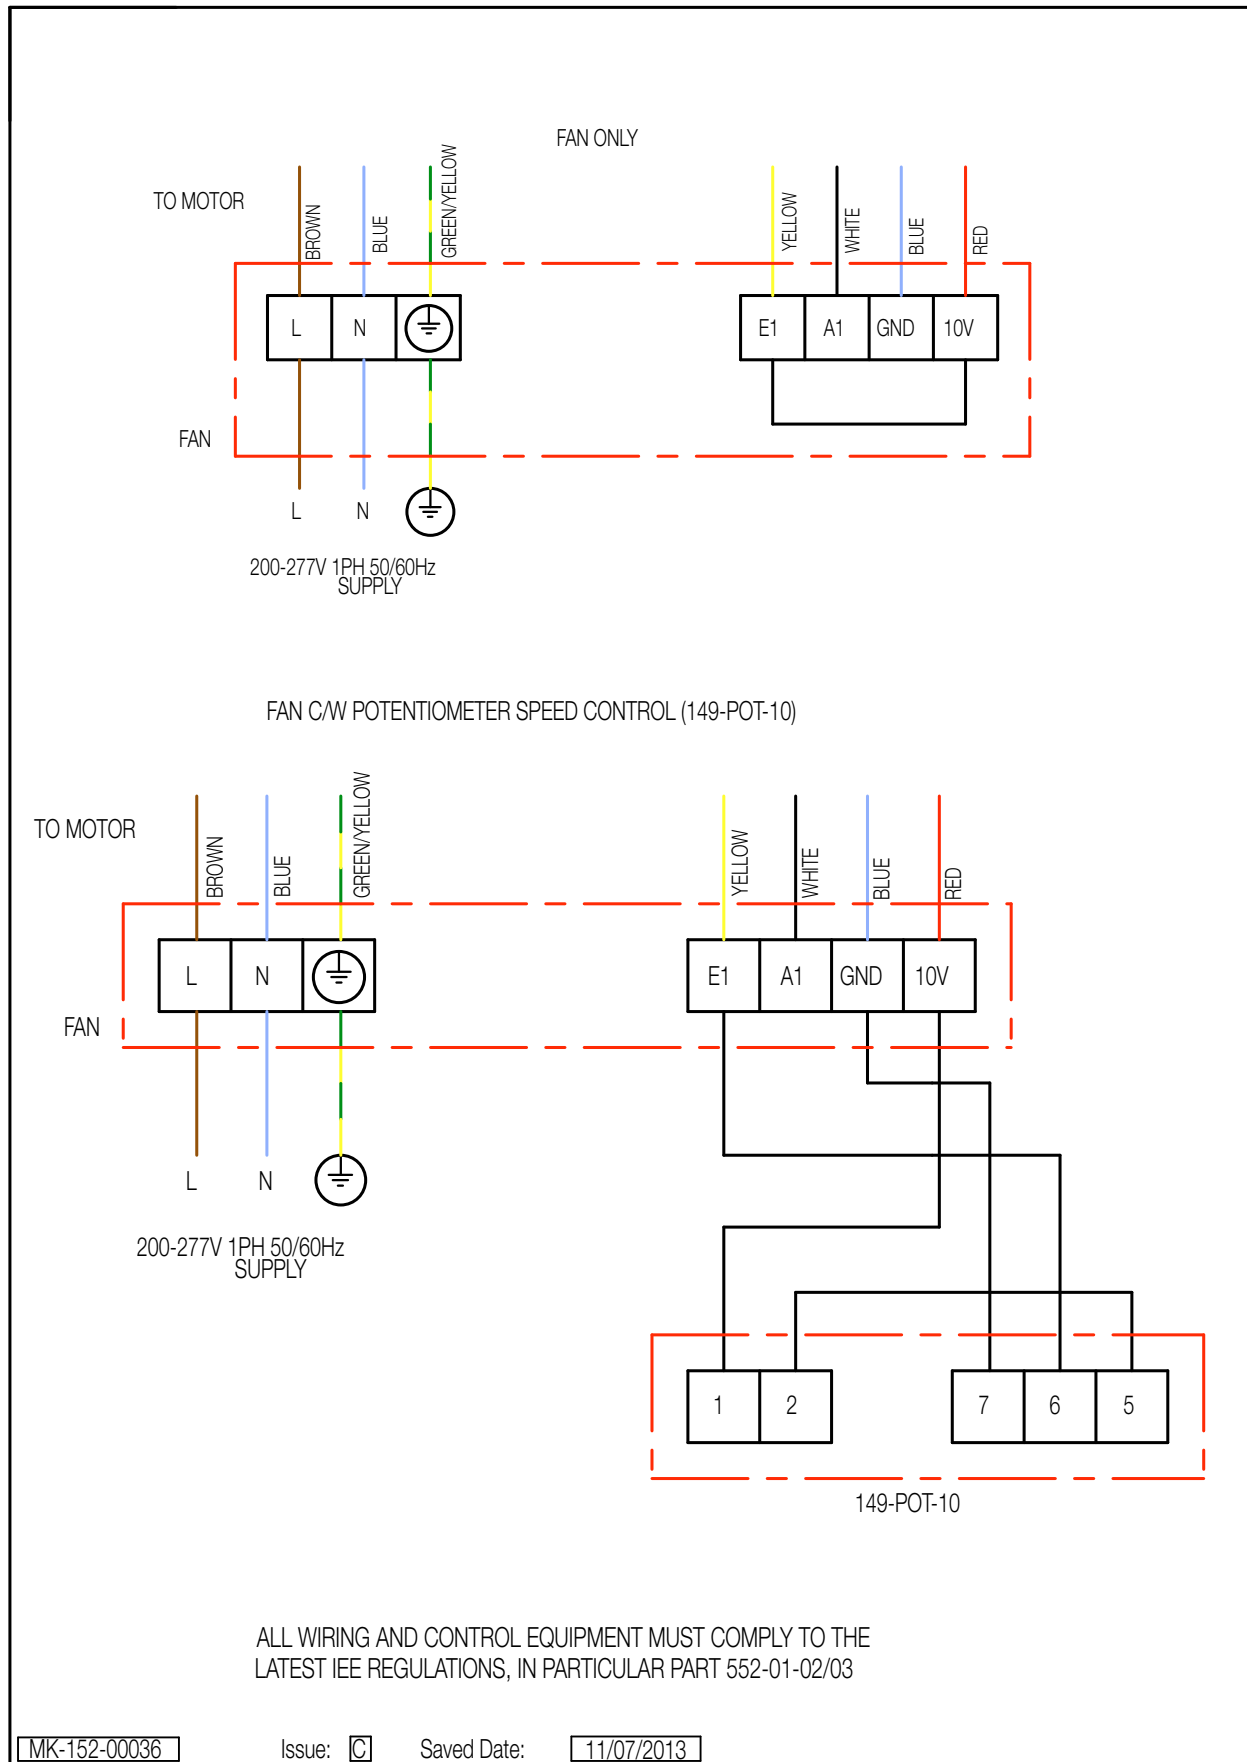

Wiring Diagram No. 152-00036

Please check the individual product accessories table for fan and controller compatibility.

Elta Fans Limited has a policy of continuous product development and improvement and therefore reserves the right to supply products which may differ from those illustrated and described in this publication. Confirmation of dimensions and data will be supplied on request.