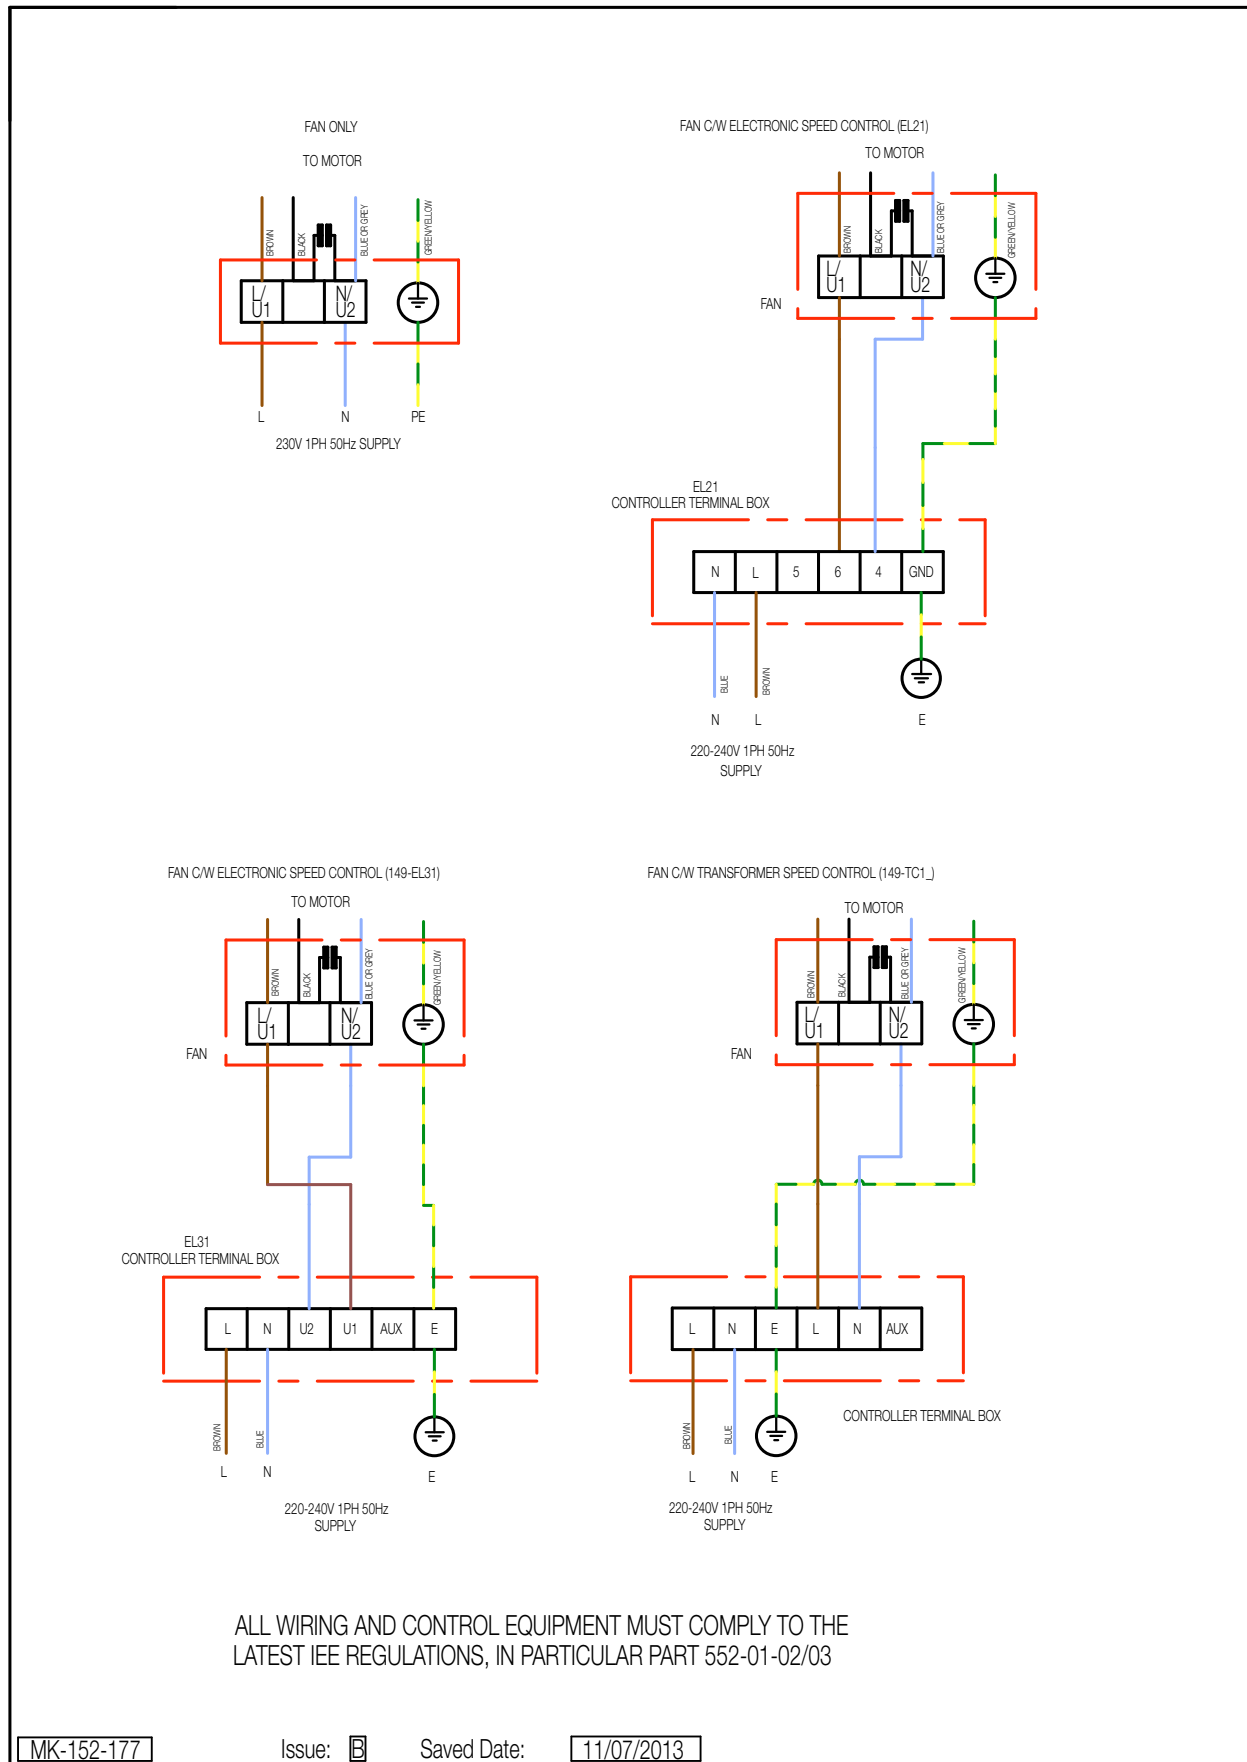

Wiring Diagram No. 152-177

Please check the individual product accessories table for fan and controller compatibility.

MK-152-177

Issue: ☐

Saved Date:

11/07/2013

Elta Fans Limited has a policy of continuous product development and improvement and therefore reserves the right to supply products which may differ from those illustrated and described in this publication. Confirmation of dimensions and data will be supplied on request.