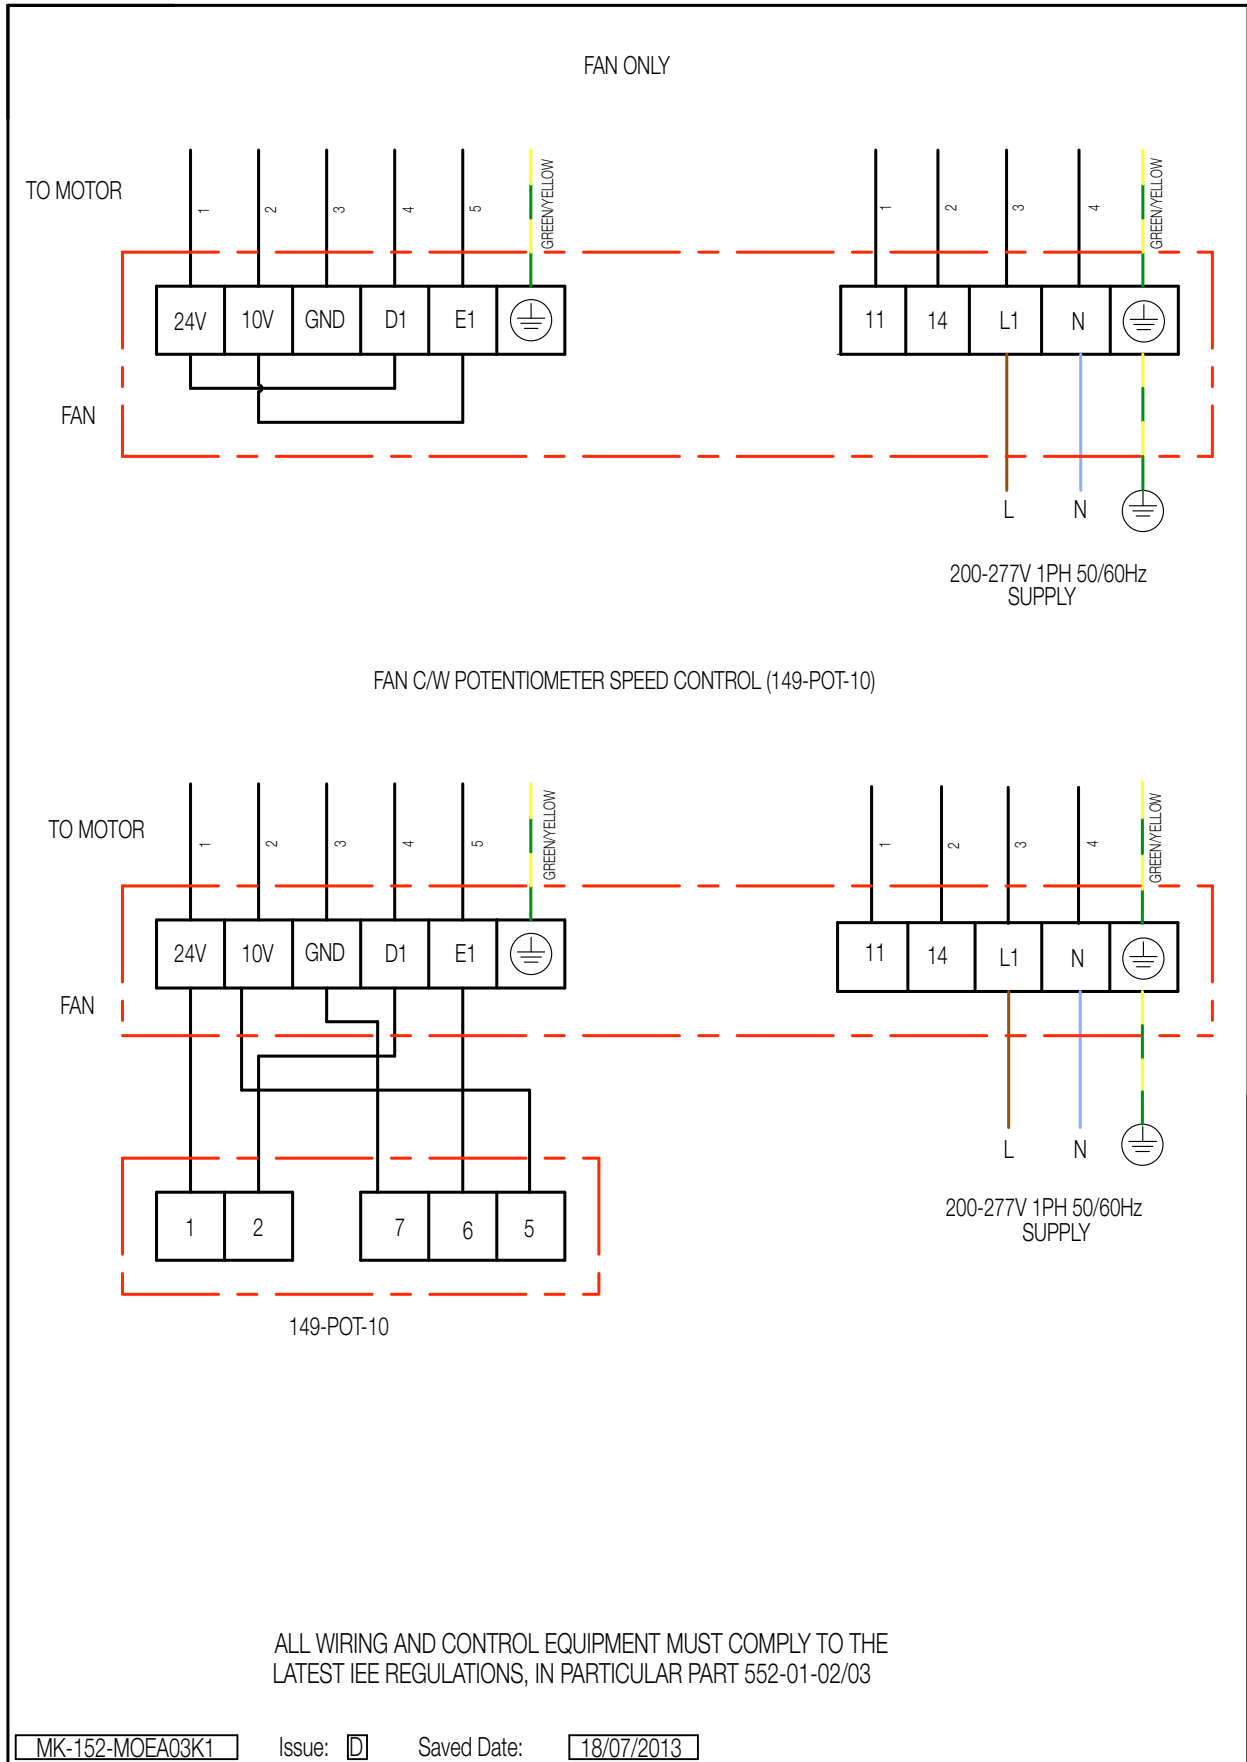

Elta Fans Limited has a policy of continuous product development and improvement and therefore reserves the right to supply products which may differ from those illustrated and described in this publication. Confirmation of dimensions and data will be supplied on request.