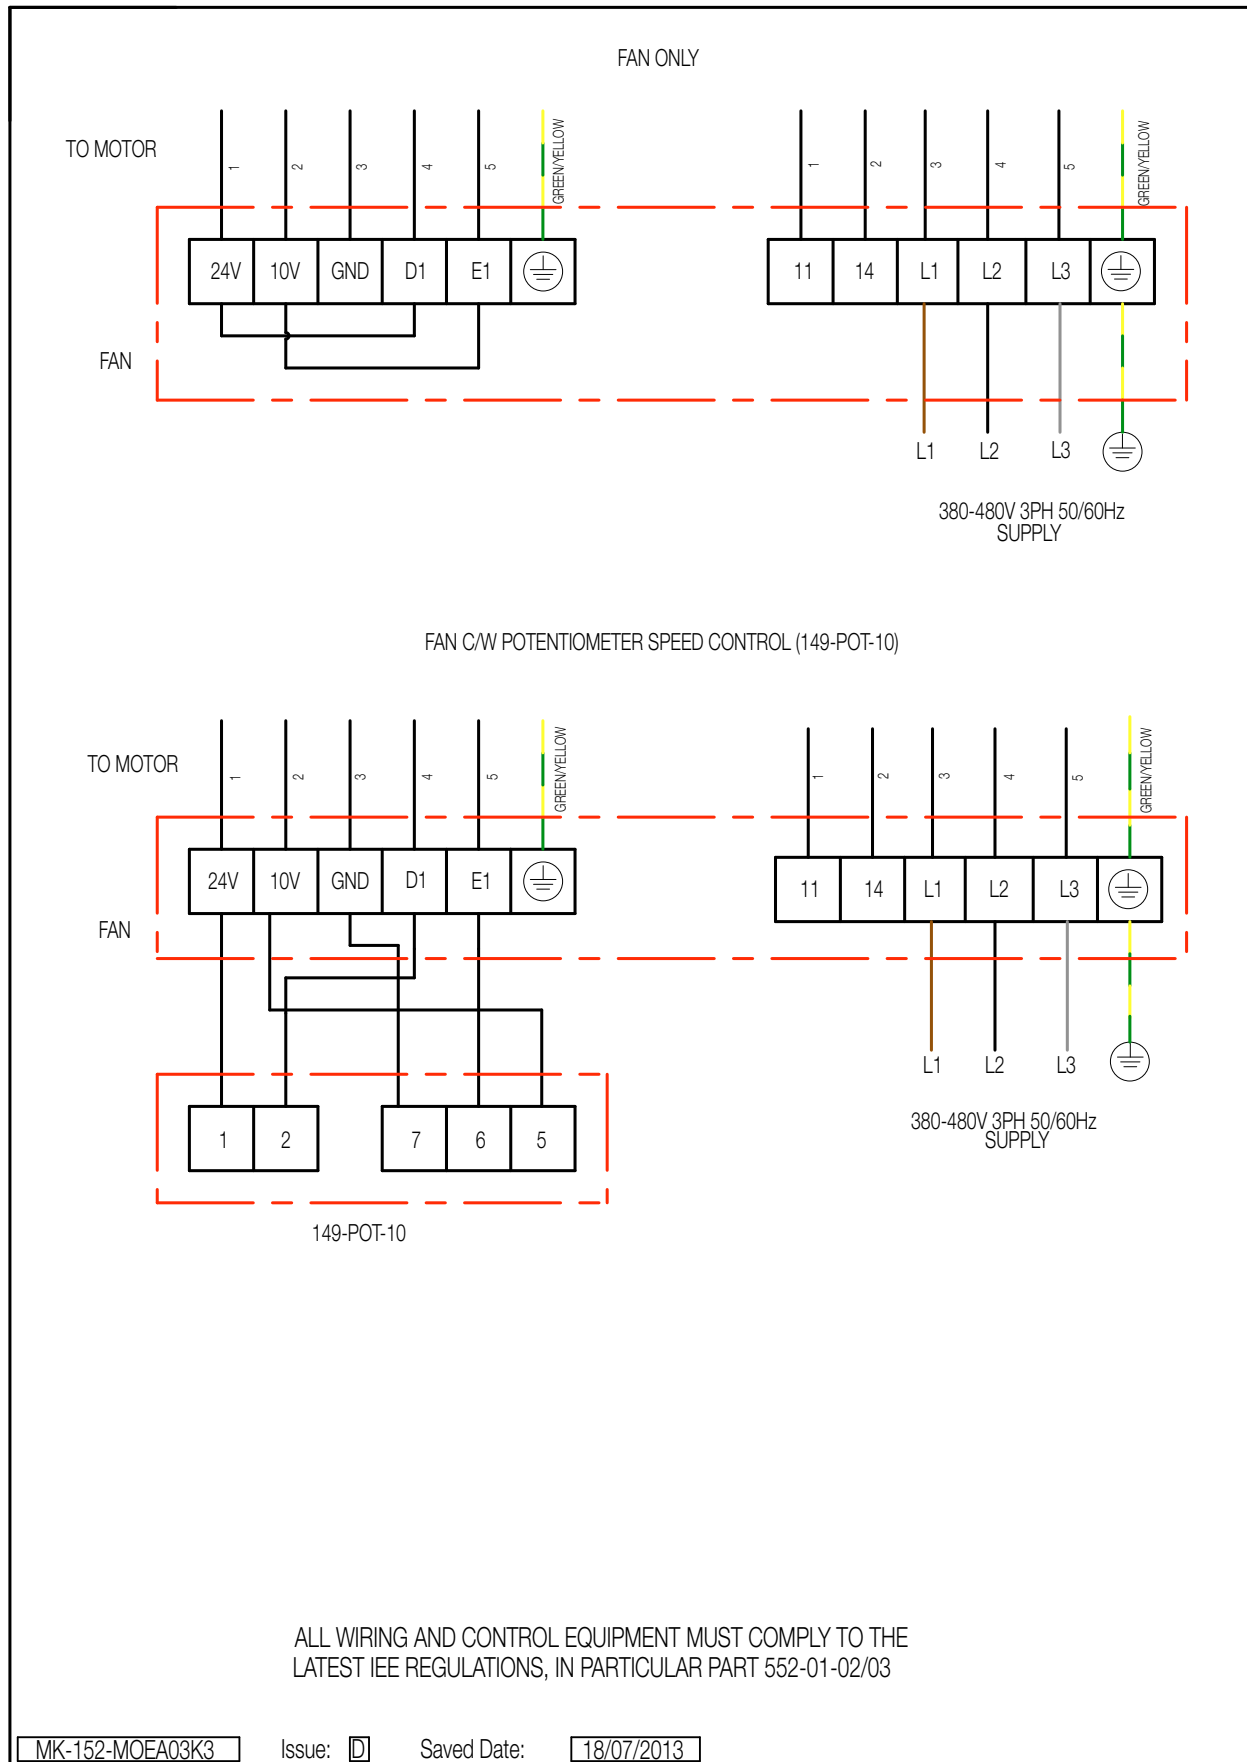

Elta Fans Limited has a policy of continuous product development and improvement and therefore reserves the right to supply products which may differ from those illustrated and described in this publication. Confirmation of dimensions and data will be supplied on request.