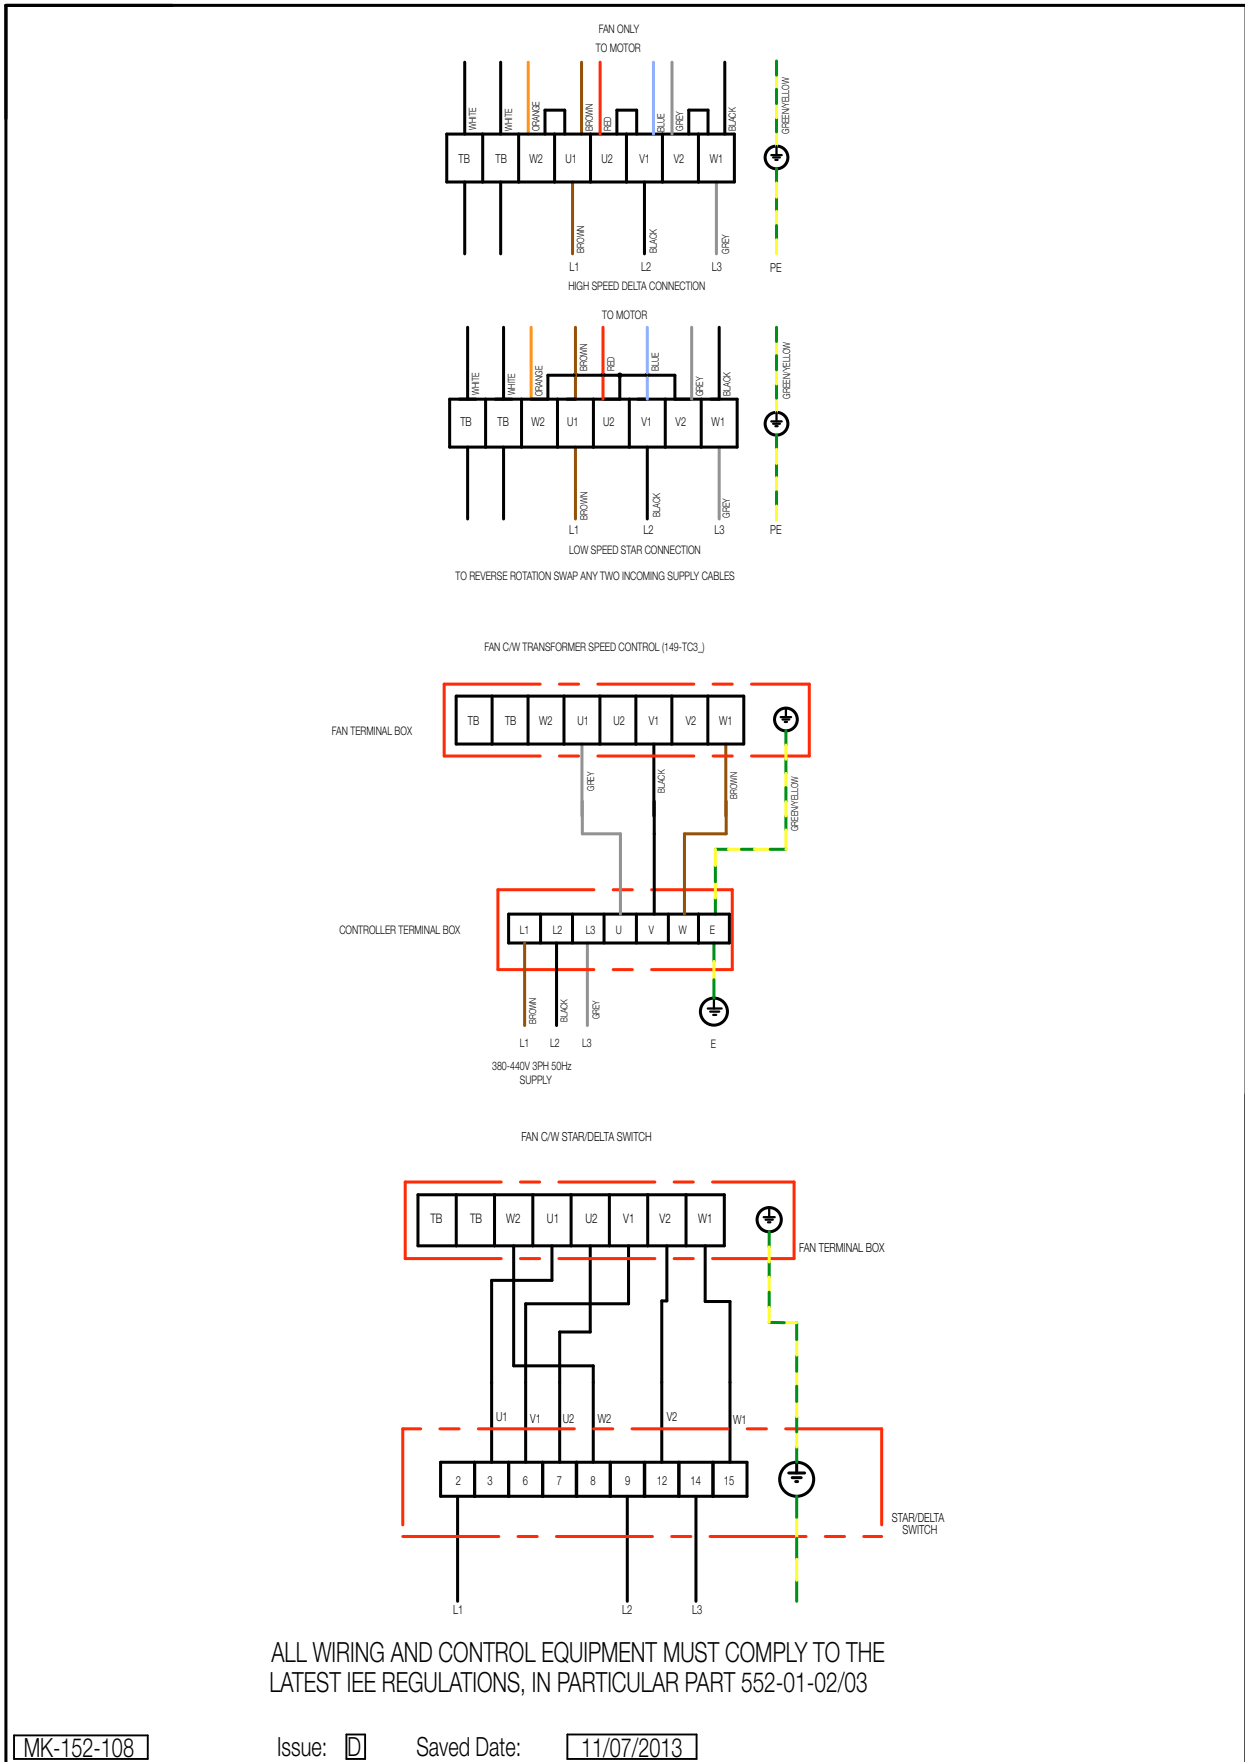

Wiring Diagram No. 152-108

Please check the individual product accessories table for fan and controller compatibility.

Elta Fans Limited has a policy of continuous product development and improvement and therefore reserves the right to supply products which may differ from those illustrated and described in this publication. Confirmation of dimensions and data will be supplied on request.