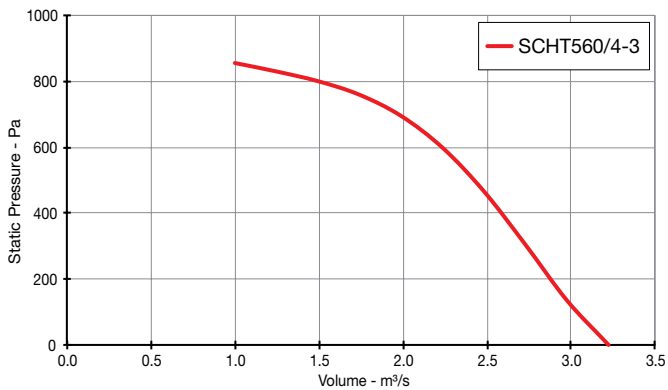

Heritage SCHAT

Performance Curves

THREE Phase - 380V to 415V / 50Hz

Elta Fans Limited has a policy of continuous product development and improvement and therefore reserves the right to supply products which may differ from those illustrated and described in this publication. Confirmation of dimensions and data will be supplied on request.