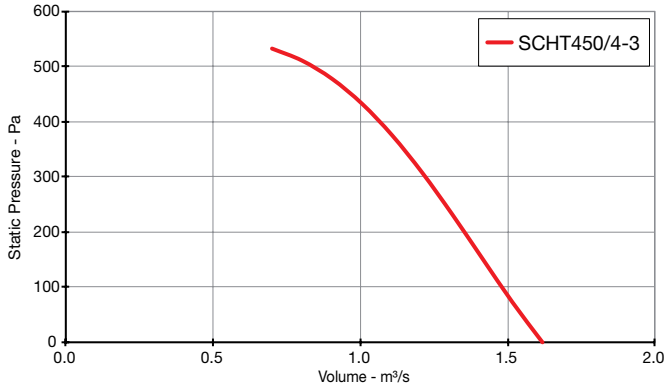

Heritage SCHAT

Performance Curves

THREE Phase - 380V to 415V / 50Hz

Elta Fans Limited has a policy of continuous product development and improvement and therefore reserves the right to supply products which may differ from those illustrated and described in this publication. Confirmation of dimensions and data will be supplied on request.