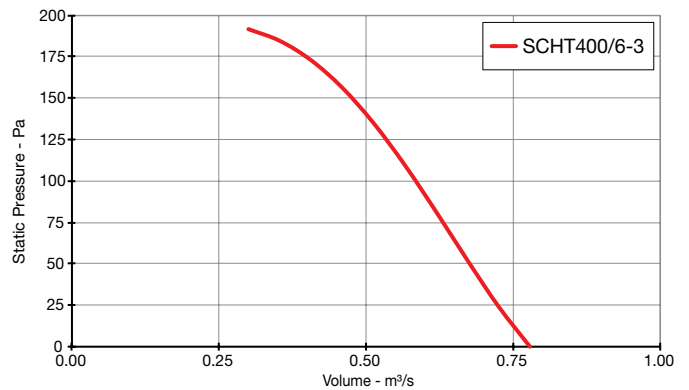

Please use the contents table(s) below to find the performance curve for the product you require.

AC THREE Phase - 380V to 415V / 50Hz

Product Code	Page No.
SCHT315/4-3	3
SCHT315/6-3	3
SCHT350/4-3	3
SCHT350/6-3	3
SCHT400/4-3	3
SCHT400/6-3	3
SCHT450/4-3	4
SCHT450/6-3	4
SCHT500/4-3	4
SCHT500/6-3	4
SCHT560/4-3	4
SCHT560/6-3	4
SCHT630/4-3	5
SCHT630/6-3	5

Heritage SCHAT

Performance Curves

THREE Phase - 380V to 415V / 50Hz

Elta Fans Limited has a policy of continuous product development and improvement and therefore reserves the right to supply products which may differ from those illustrated and described in this publication. Confirmation of dimensions and data will be supplied on request.