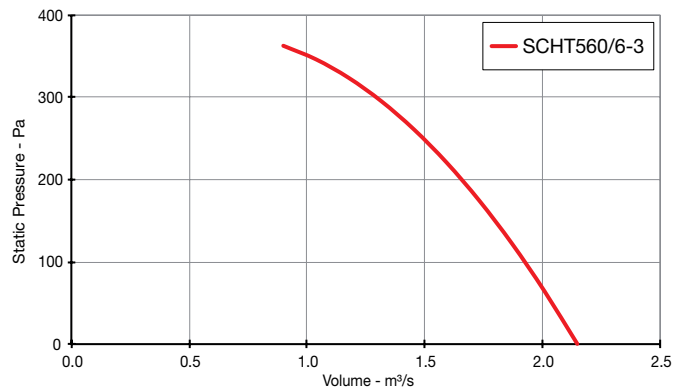

Heritage SCHAT

Performance Curves

THREE Phase - 380V to 415V / 50Hz

Elta Fans Limited has a policy of continuous product development and improvement and therefore reserves the right to supply products which may differ from those illustrated and described in this publication. Confirmation of dimensions and data will be supplied on request.