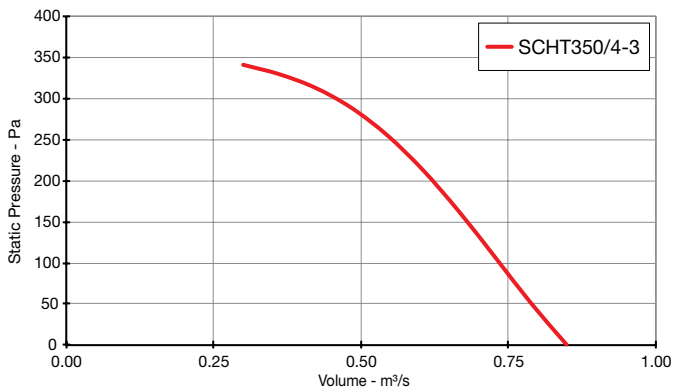

Please use the contents table(s) below to find the performance curve for the product you require.

AC THREE Phase - 380V to 415V / 50Hz

Product Code	Page No.
SCHT315/4-3	3
SCHT315/6-3	3
SCHT350/4-3	3
SCHT350/6-3	3
SCHT400/4-3	3
SCHT400/6-3	3
SCHT450/4-3	4
SCHT450/6-3	4
SCHT500/4-3	4
SCHT500/6-3	4
SCHT560/4-3	4
SCHT560/6-3	4
SCHT630/4-3	5
SCHT630/6-3	5

Heritage SCHAT

Performance Curves

THREE Phase - 380V to 415V / 50Hz

Elta Fans Limited has a policy of continuous product development and improvement and therefore reserves the right to supply products which may differ from those illustrated and described in this publication. Confirmation of dimensions and data will be supplied on request.