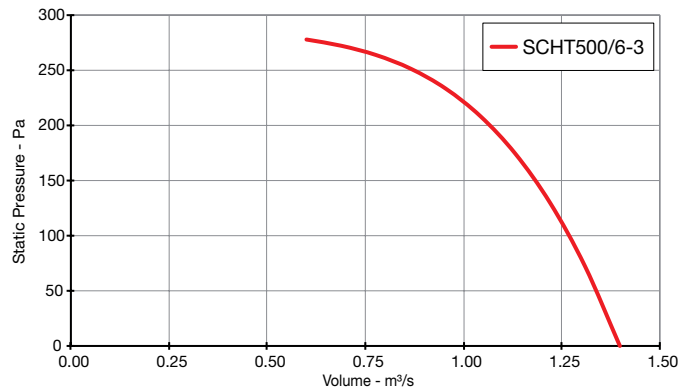

Heritage SCHAT

Performance Curves

THREE Phase - 380V to 415V / 50Hz

Elta Fans Limited has a policy of continuous product development and improvement and therefore reserves the right to supply products which may differ from those illustrated and described in this publication. Confirmation of dimensions and data will be supplied on request.