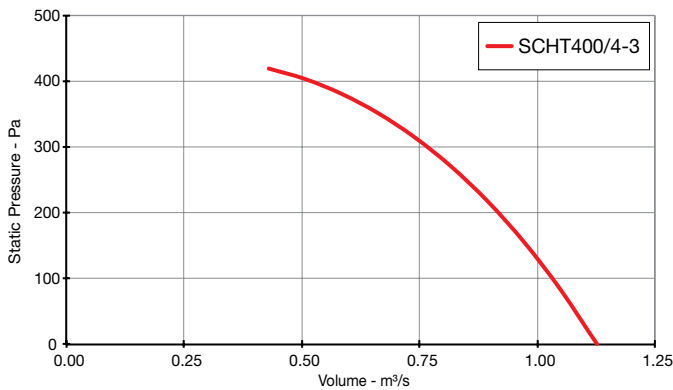

Please use the contents table(s) below to find the performance curve for the product you require.

AC THREE Phase - 380V to 415V / 50Hz

Product Code	Page No.
SCHT315/4-3	3
SCHT315/6-3	3
SCHT350/4-3	3
SCHT350/6-3	3
SCHT400/4-3	3
SCHT400/6-3	3
SCHT450/4-3	4
SCHT450/6-3	4
SCHT500/4-3	4
SCHT500/6-3	4
SCHT560/4-3	4
SCHT560/6-3	4
SCHT630/4-3	5
SCHT630/6-3	5

Heritage SCHAT

Performance Curves

THREE Phase - 380V to 415V / 50Hz

Elta Fans Limited has a policy of continuous product development and improvement and therefore reserves the right to supply products which may differ from those illustrated and described in this publication. Confirmation of dimensions and data will be supplied on request.