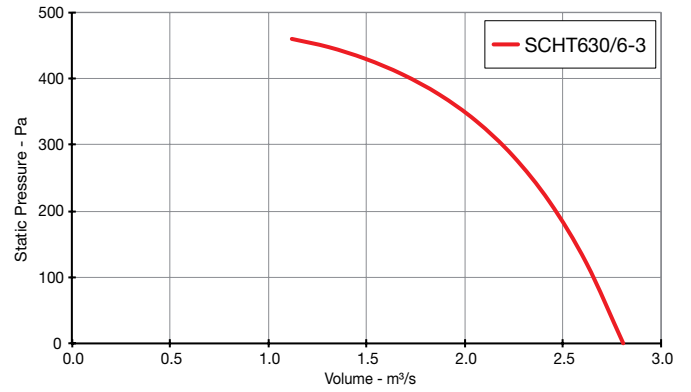

Heritage SCHAT

Performance Curves

THREE Phase - 380V to 415V / 50Hz

Elta Fans Limited has a policy of continuous product development and improvement and therefore reserves the right to supply products which may differ from those illustrated and described in this publication. Confirmation of dimensions and data will be supplied on request.