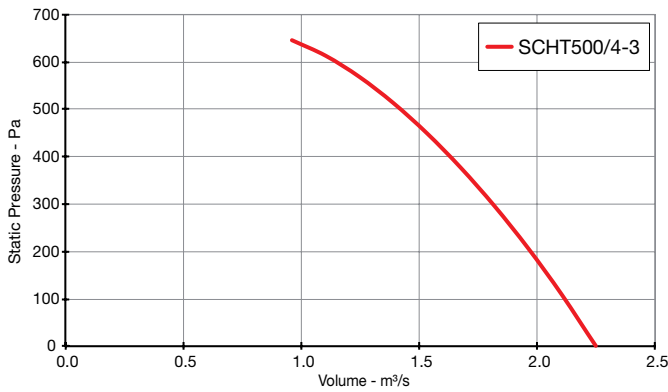

Heritage SCHAT

Performance Curves

THREE Phase - 380V to 415V / 50Hz

Elta Fans Limited has a policy of continuous product development and improvement and therefore reserves the right to supply products which may differ from those illustrated and described in this publication. Confirmation of dimensions and data will be supplied on request.