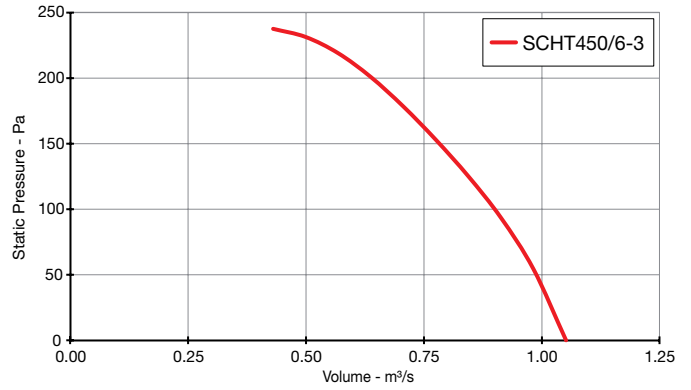

Heritage SCHAT

Performance Curves

THREE Phase - 380V to 415V / 50Hz

Elta Fans Limited has a policy of continuous product development and improvement and therefore reserves the right to supply products which may differ from those illustrated and described in this publication. Confirmation of dimensions and data will be supplied on request.