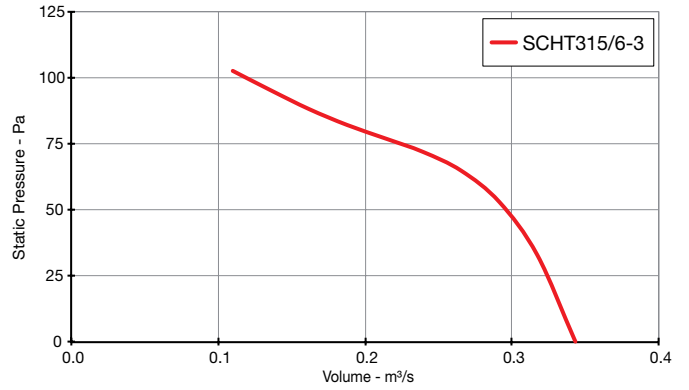

Please use the contents table(s) below to find the performance curve for the product you require.

AC THREE Phase - 380V to 415V / 50Hz

Product Code	Page No.
SCHT315/4-3	3
SCHT315/6-3	3
SCHT350/4-3	3
SCHT350/6-3	3
SCHT400/4-3	3
SCHT400/6-3	3
SCHT450/4-3	4
SCHT450/6-3	4
SCHT500/4-3	4
SCHT500/6-3	4
SCHT560/4-3	4
SCHT560/6-3	4
SCHT630/4-3	5
SCHT630/6-3	5

Heritage SCHAT

Performance Curves

THREE Phase - 380V to 415V / 50Hz

Elta Fans Limited has a policy of continuous product development and improvement and therefore reserves the right to supply products which may differ from those illustrated and described in this publication. Confirmation of dimensions and data will be supplied on request.