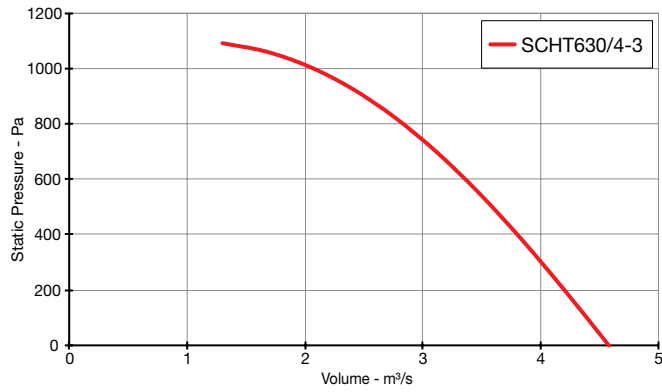

Heritage SCHAT

Performance Curves

THREE Phase - 380V to 415V / 50Hz

Elta Fans Limited has a policy of continuous product development and improvement and therefore reserves the right to supply products which may differ from those illustrated and described in this publication. Confirmation of dimensions and data will be supplied on request.