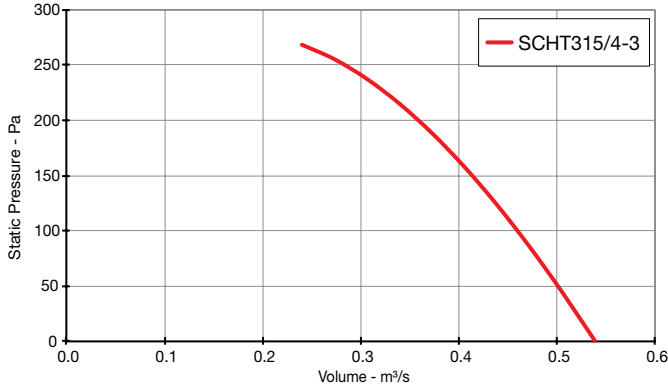

Please use the contents table(s) below to find the performance curve for the product you require.

AC THREE Phase - 380V to 415V / 50Hz

Product Code	Page No.
SCHT315/4-3	3
SCHT315/6-3	3
SCHT350/4-3	3
SCHT350/6-3	3
SCHT400/4-3	3
SCHT400/6-3	3
SCHT450/4-3	4
SCHT450/6-3	4
SCHT500/4-3	4
SCHT500/6-3	4
SCHT560/4-3	4
SCHT560/6-3	4
SCHT630/4-3	5
SCHT630/6-3	5

Heritage SCHAT

Performance Curves

THREE Phase - 380V to 415V / 50Hz

Elta Fans Limited has a policy of continuous product development and improvement and therefore reserves the right to supply products which may differ from those illustrated and described in this publication. Confirmation of dimensions and data will be supplied on request.