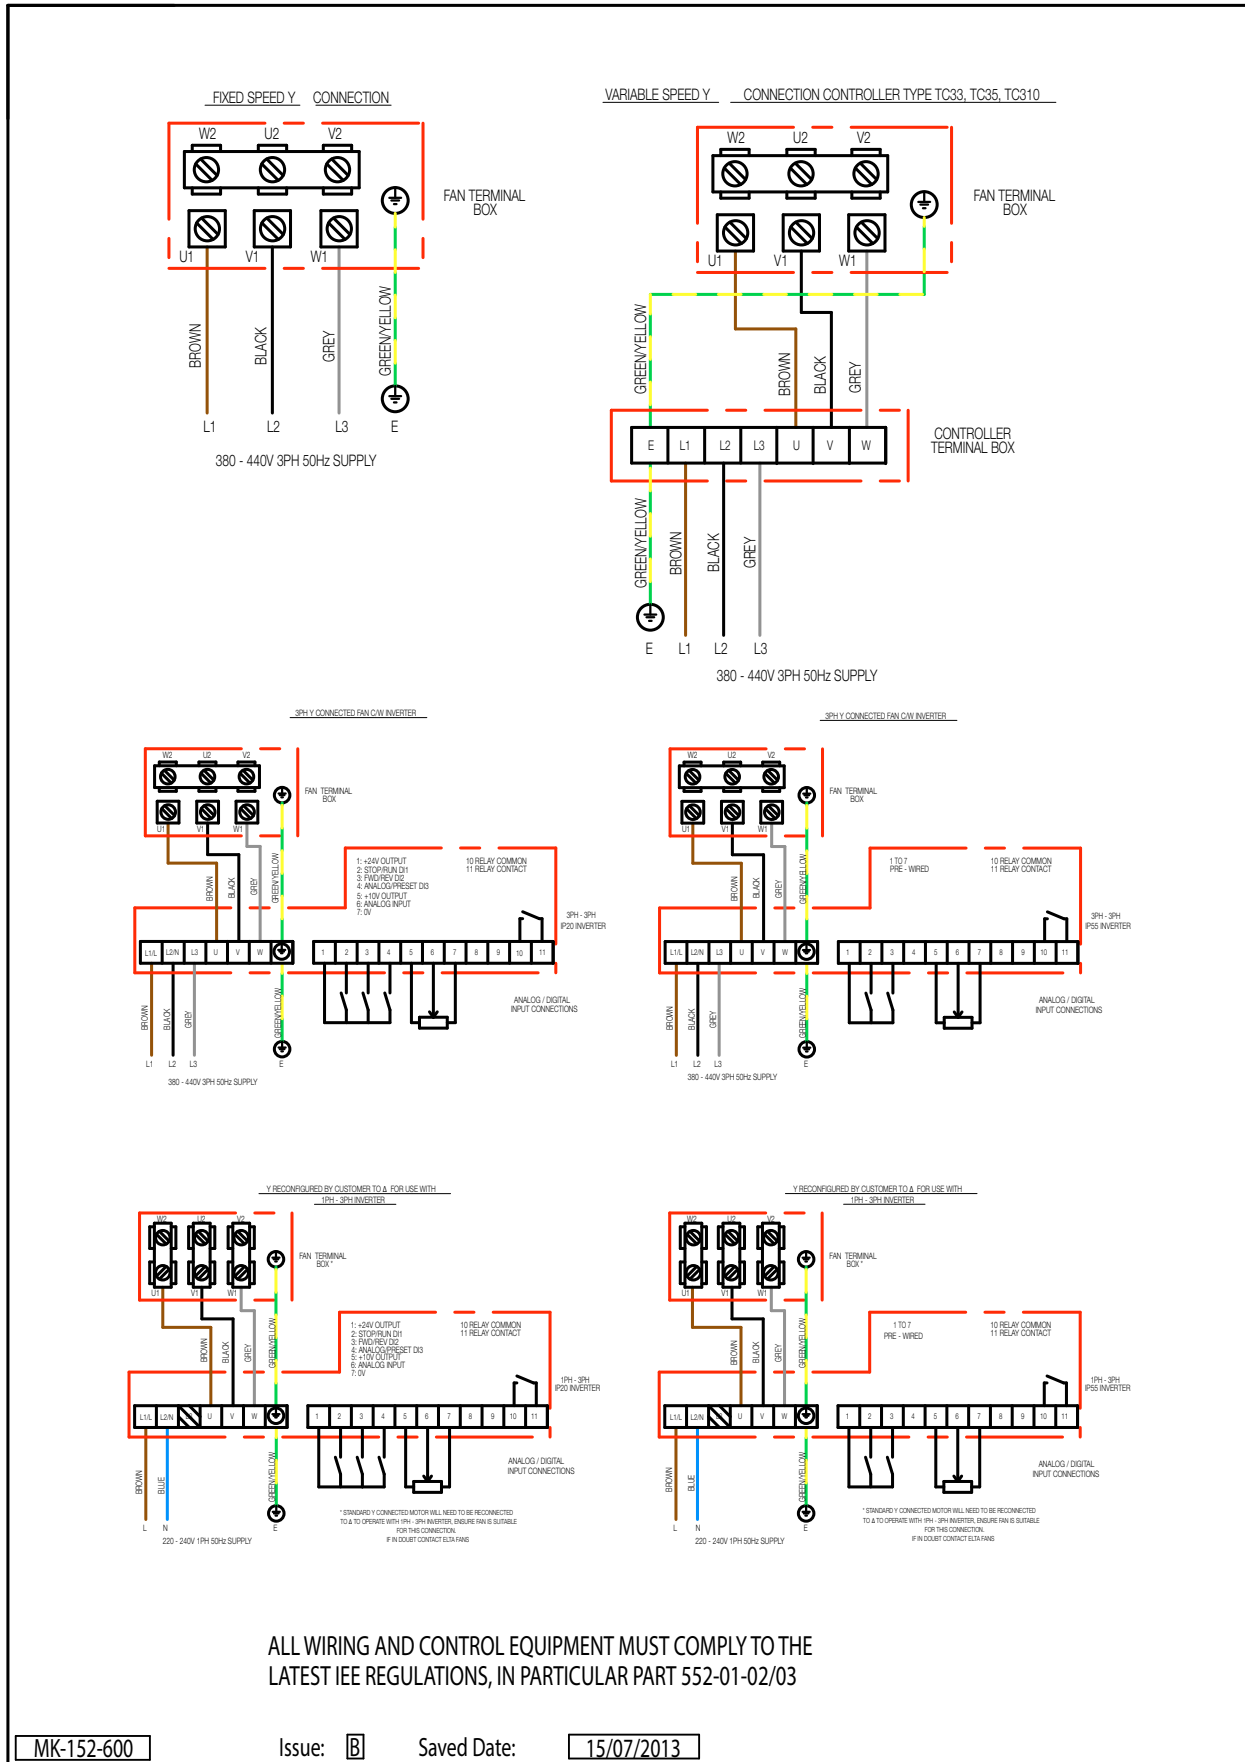

Wiring Diagram No. 152-600

Please check the individual product accessories table for fan and controller compatibility.

Elta Fans Limited has a policy of continuous product development and improvement and therefore reserves the right to supply products which may differ from those illustrated and described in this publication. Confirmation of dimensions and data will be supplied on request.