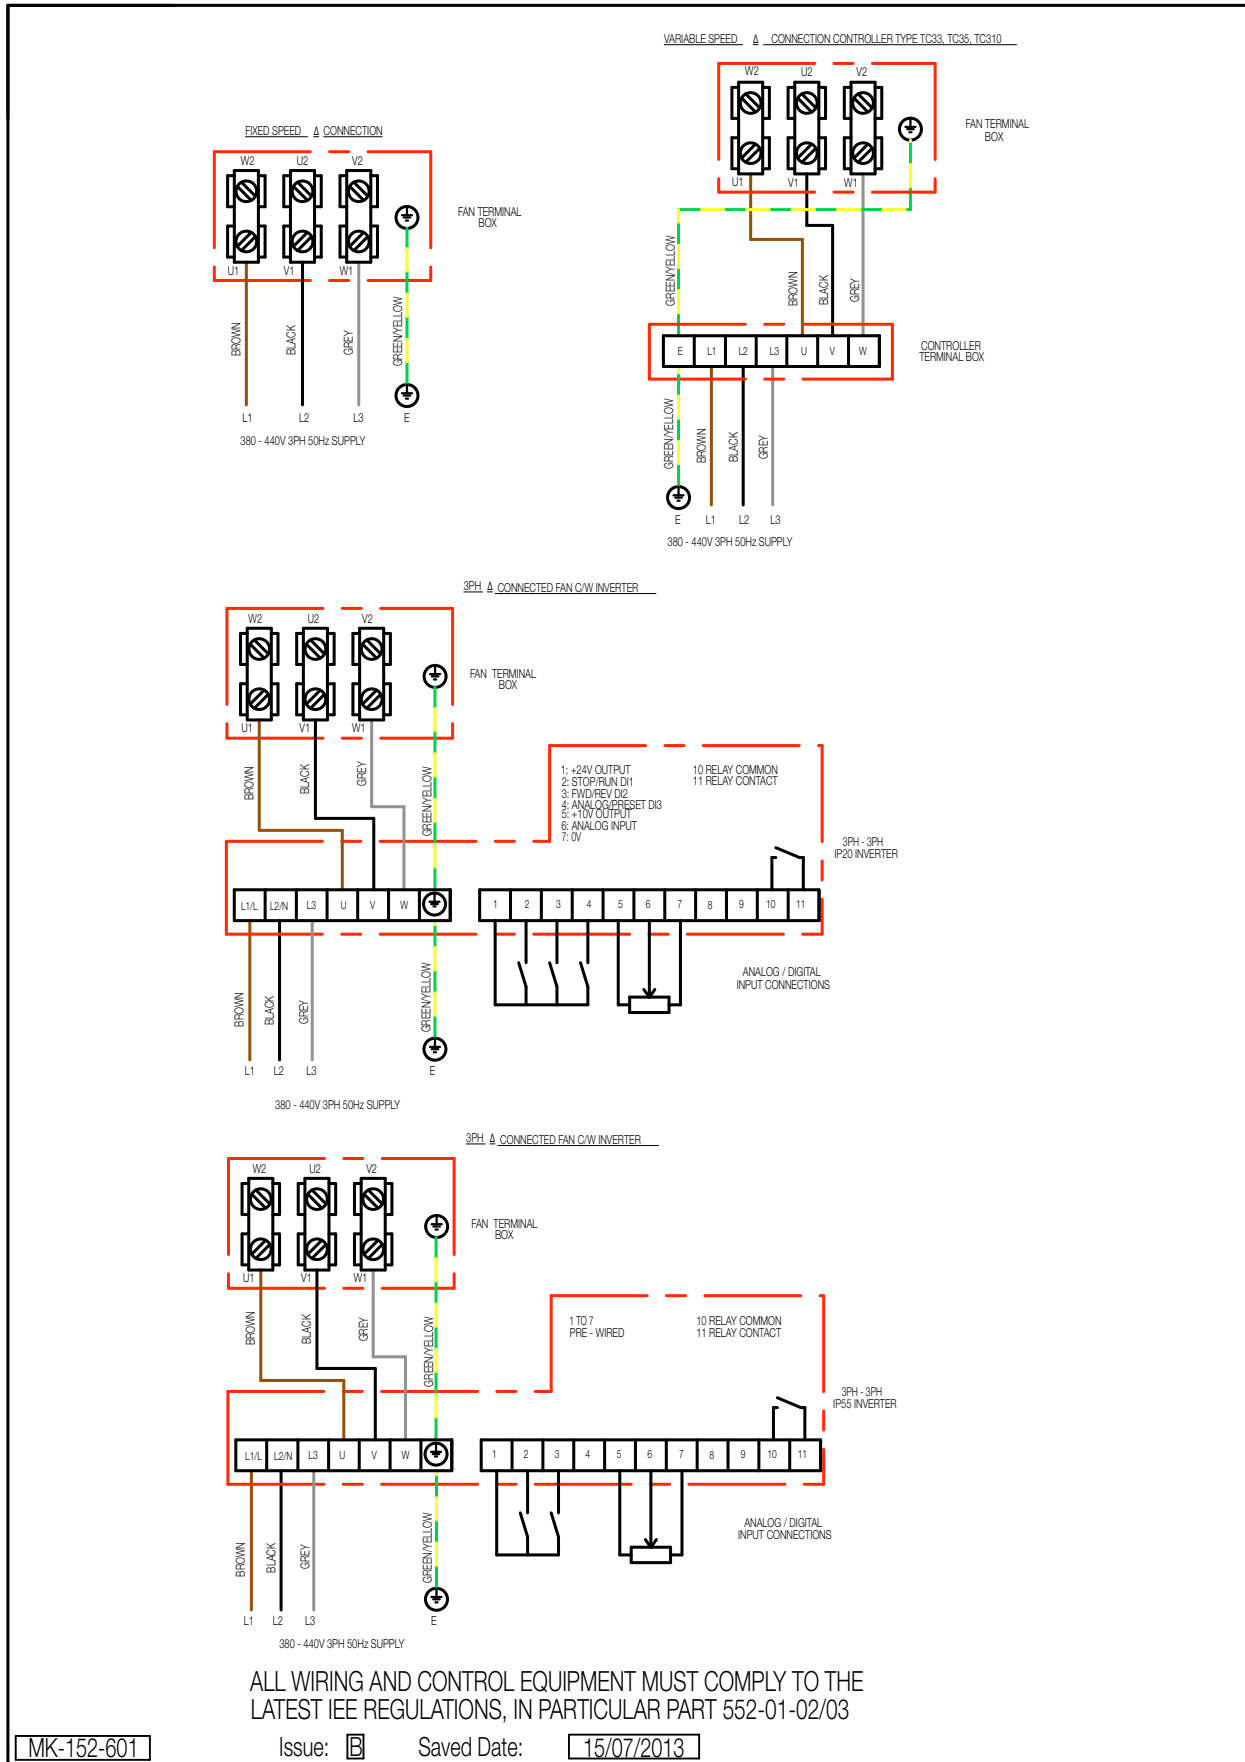

Wiring Diagram No. 152-601

Please check the individual product accessories table for fan and controller compatibility.

Elta Fans Limited has a policy of continuous product development and improvement and therefore reserves the right to supply products which may differ from those illustrated and described in this publication. Confirmation of dimensions and data will be supplied on request.