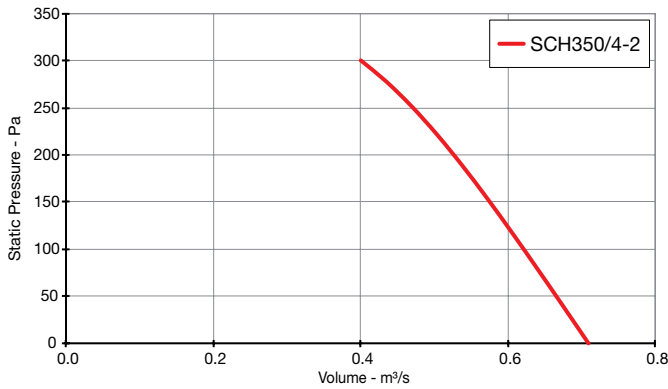

Heritage SCH

Performance Curves

SINGLE Phase - 220V to 240V / 50Hz

Elta Fans Limited has a policy of continuous product development and improvement and therefore reserves the right to supply products which may differ from those illustrated and described in this publication. Confirmation of dimensions and data will be supplied on request.