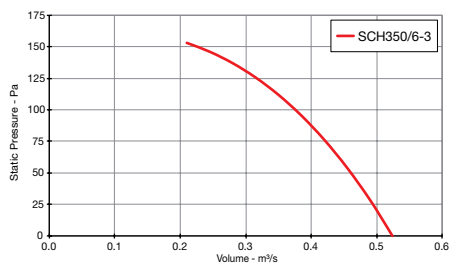

Heritage SGE

Performance Curves

SINGLE Phase - 220V to 240V / 50Hz

Elta Fans Limited has a policy of continuous product development and improvement and therefore reserves the right to supply products which may differ from those illustrated and described in this publication. Confirmation of dimensions and data will be supplied on request.

Heritage SGE

Performance Curves

THREE Phase - 380V to 415V / 50Hz

Elta Fans Limited has a policy of continuous product development and improvement and therefore reserves the right to supply products which may differ from those illustrated and described in this publication. Confirmation of dimensions and data will be supplied on request.