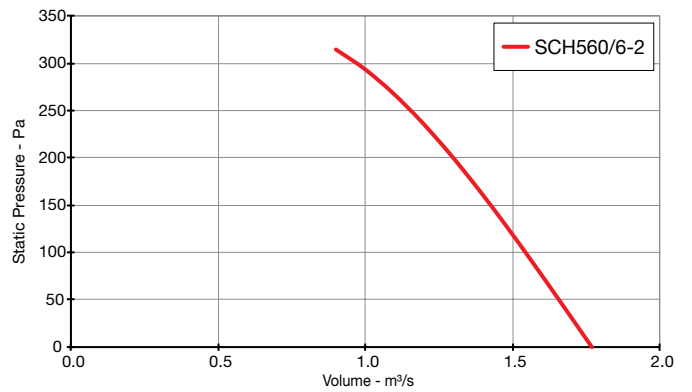

Heritage SGE

Performance Curves

SINGLE Phase - 220V to 240V / 50Hz

Elta Fans Limited has a policy of continuous product development and improvement and therefore reserves the right to supply products which may differ from those illustrated and described in this publication. Confirmation of dimensions and data will be supplied on request.