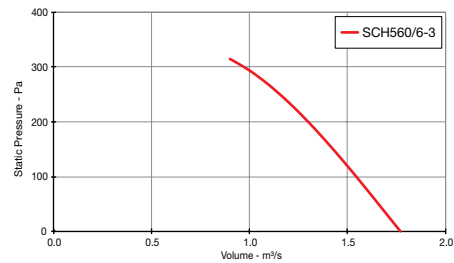

Heritage SGE

Performance Curves

THREE Phase - 380V to 415V / 50Hz

Elta Fans Limited has a policy of continuous product development and improvement and therefore reserves the right to supply products which may differ from those illustrated and described in this publication. Confirmation of dimensions and data will be supplied on request.