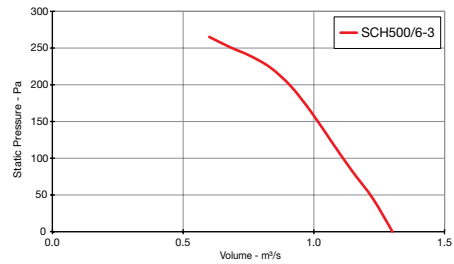

Heritage SGE

Performance Curves

THREE Phase - 380V to 415V / 50Hz

Elta Fans Limited has a policy of continuous product development and improvement and therefore reserves the right to supply products which may differ from those illustrated and described in this publication. Confirmation of dimensions and data will be supplied on request.