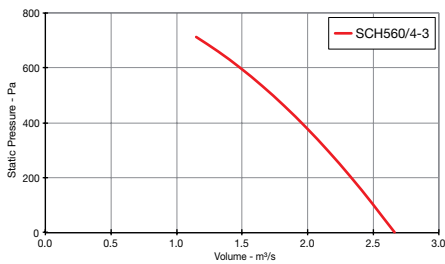

Heritage SGE

Performance Curves

THREE Phase - 380V to 415V / 50Hz

Elta Fans Limited has a policy of continuous product development and improvement and therefore reserves the right to supply products which may differ from those illustrated and described in this publication. Confirmation of dimensions and data will be supplied on request.