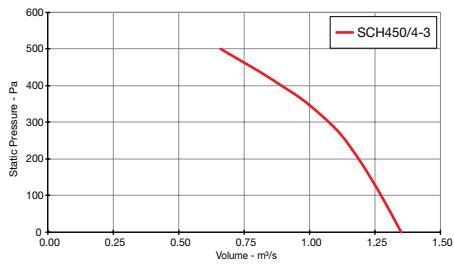

Heritage SGE

Performance Curves

THREE Phase - 380V to 415V / 50Hz

Elta Fans Limited has a policy of continuous product development and improvement and therefore reserves the right to supply products which may differ from those illustrated and described in this publication. Confirmation of dimensions and data will be supplied on request.