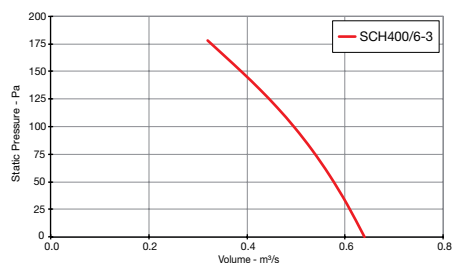

Heritage SGE

Performance Curves

SINGLE Phase - 220V to 240V / 50Hz

Elta Fans Limited has a policy of continuous product development and improvement and therefore reserves the right to supply products which may differ from those illustrated and described in this publication. Confirmation of dimensions and data will be supplied on request.

Heritage SGE

Performance Curves

THREE Phase - 380V to 415V / 50Hz

Elta Fans Limited has a policy of continuous product development and improvement and therefore reserves the right to supply products which may differ from those illustrated and described in this publication. Confirmation of dimensions and data will be supplied on request.