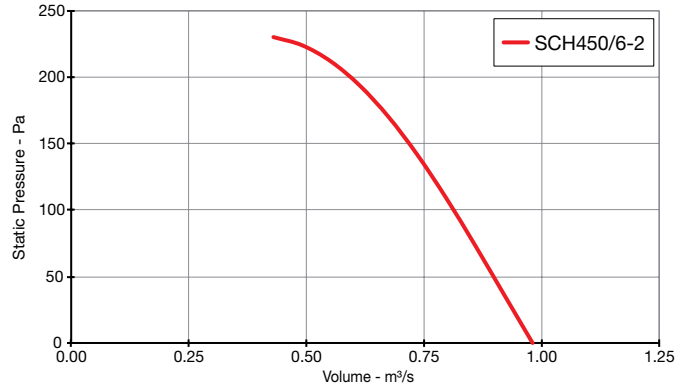

Heritage SGE

Performance Curves

SINGLE Phase - 220V to 240V / 50Hz

Elta Fans Limited has a policy of continuous product development and improvement and therefore reserves the right to supply products which may differ from those illustrated and described in this publication. Confirmation of dimensions and data will be supplied on request.