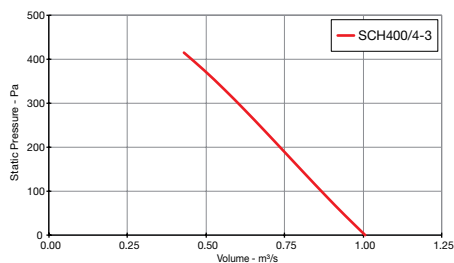

Heritage SGE

Performance Curves

THREE Phase - 380V to 415V / 50Hz

Elta Fans Limited has a policy of continuous product development and improvement and therefore reserves the right to supply products which may differ from those illustrated and described in this publication. Confirmation of dimensions and data will be supplied on request.