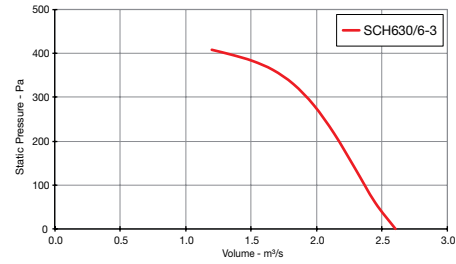

Heritage SGE

Performance Curves

THREE Phase - 380V to 415V / 50Hz

Elta Fans Limited has a policy of continuous product development and improvement and therefore reserves the right to supply products which may differ from those illustrated and described in this publication. Confirmation of dimensions and data will be supplied on request.