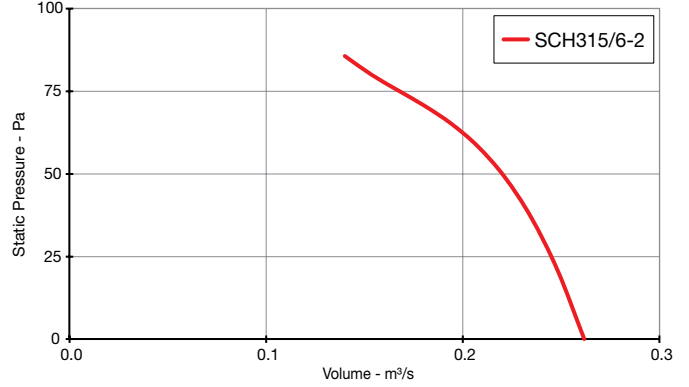

Heritage SCH

Performance Curves

SINGLE Phase - 220V to 240V / 50Hz

Elta Fans Limited has a policy of continuous product development and improvement and therefore reserves the right to supply products which may differ from those illustrated and described in this publication. Confirmation of dimensions and data will be supplied on request.