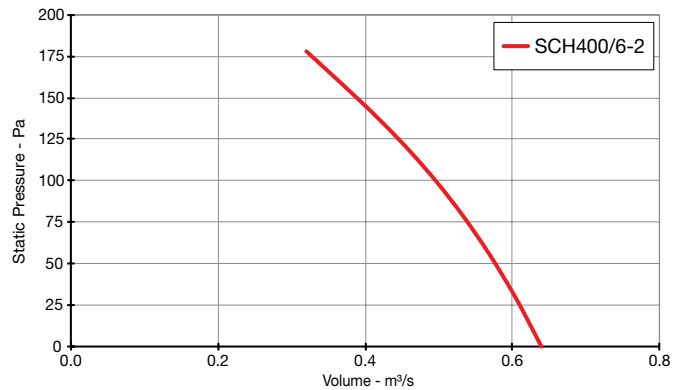

Heritage SCH

Performance Curves

SINGLE Phase - 220V to 240V / 50Hz

Elta Fans Limited has a policy of continuous product development and improvement and therefore reserves the right to supply products which may differ from those illustrated and described in this publication. Confirmation of dimensions and data will be supplied on request.