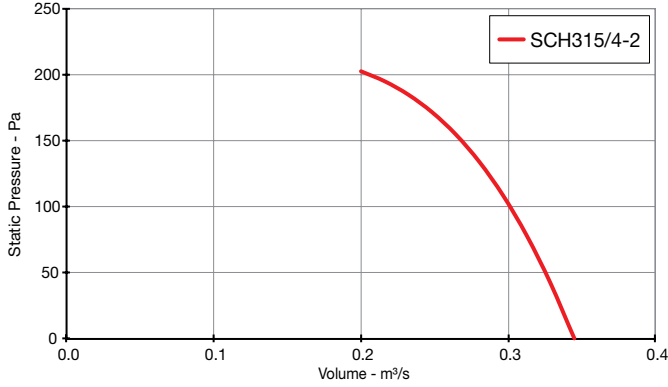

Heritage SCH

Performance Curves

SINGLE Phase - 220V to 240V / 50Hz

Elta Fans Limited has a policy of continuous product development and improvement and therefore reserves the right to supply products which may differ from those illustrated and described in this publication. Confirmation of dimensions and data will be supplied on request.