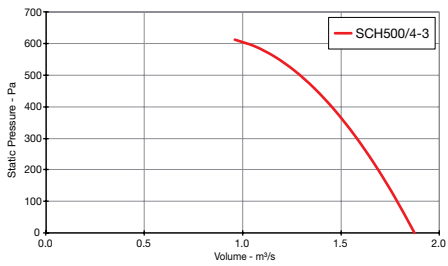

Heritage SGE

Performance Curves

THREE Phase - 380V to 415V / 50Hz

Elta Fans Limited has a policy of continuous product development and improvement and therefore reserves the right to supply products which may differ from those illustrated and described in this publication. Confirmation of dimensions and data will be supplied on request.