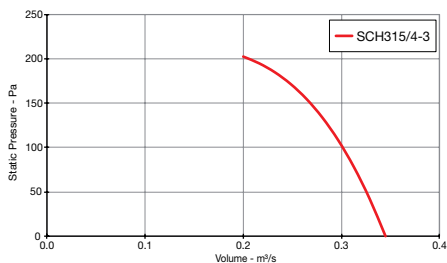

Heritage SGE

Performance Curves

SINGLE Phase - 220V to 240V / 50Hz

Elta Fans Limited has a policy of continuous product development and improvement and therefore reserves the right to supply products which may differ from those illustrated and described in this publication. Confirmation of dimensions and data will be supplied on request.

Heritage SGE

Performance Curves

THREE Phase - 380V to 415V / 50Hz

Elta Fans Limited has a policy of continuous product development and improvement and therefore reserves the right to supply products which may differ from those illustrated and described in this publication. Confirmation of dimensions and data will be supplied on request.