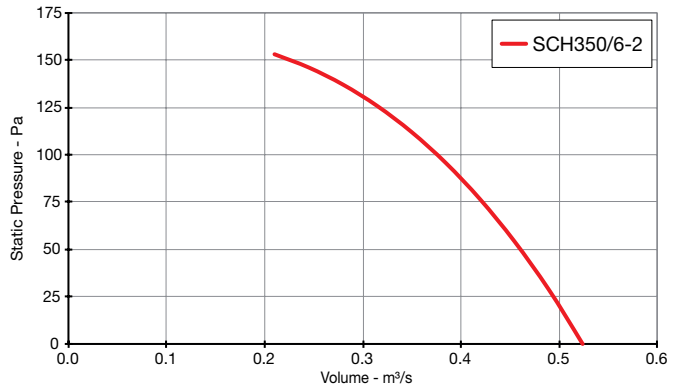

Heritage SCH

Performance Curves

SINGLE Phase - 220V to 240V / 50Hz

Elta Fans Limited has a policy of continuous product development and improvement and therefore reserves the right to supply products which may differ from those illustrated and described in this publication. Confirmation of dimensions and data will be supplied on request.