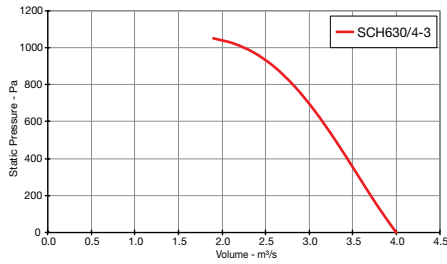

Heritage SGE

Performance Curves

THREE Phase - 380V to 415V / 50Hz

Elta Fans Limited has a policy of continuous product development and improvement and therefore reserves the right to supply products which may differ from those illustrated and described in this publication. Confirmation of dimensions and data will be supplied on request.