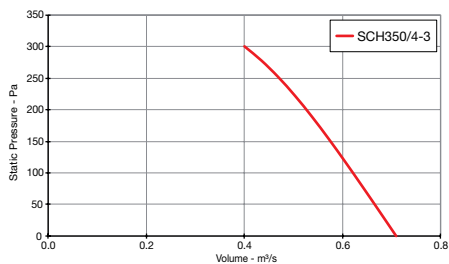

Heritage SGE

Performance Curves

SINGLE Phase - 220V to 240V / 50Hz

Elta Fans Limited has a policy of continuous product development and improvement and therefore reserves the right to supply products which may differ from those illustrated and described in this publication. Confirmation of dimensions and data will be supplied on request.

Heritage SGE

Performance Curves

THREE Phase - 380V to 415V / 50Hz

Elta Fans Limited has a policy of continuous product development and improvement and therefore reserves the right to supply products which may differ from those illustrated and described in this publication. Confirmation of dimensions and data will be supplied on request.