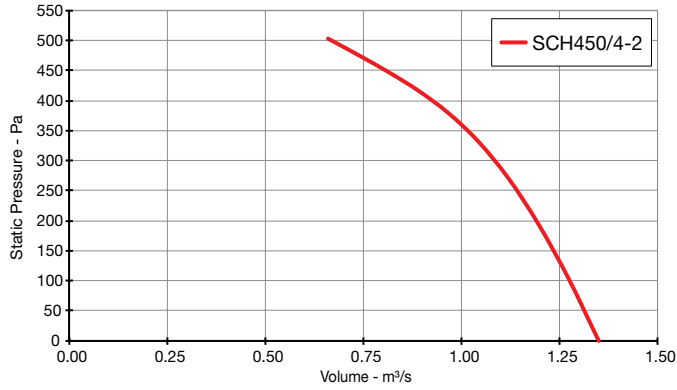

Heritage SGE

Performance Curves

SINGLE Phase - 220V to 240V / 50Hz

Elta Fans Limited has a policy of continuous product development and improvement and therefore reserves the right to supply products which may differ from those illustrated and described in this publication. Confirmation of dimensions and data will be supplied on request.