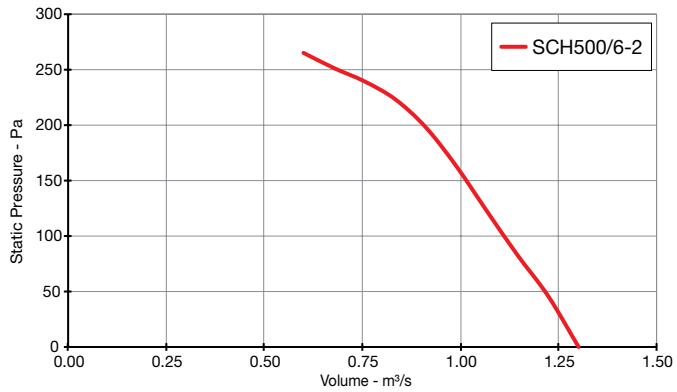

Heritage SGE

Performance Curves

SINGLE Phase - 220V to 240V / 50Hz

Elta Fans Limited has a policy of continuous product development and improvement and therefore reserves the right to supply products which may differ from those illustrated and described in this publication. Confirmation of dimensions and data will be supplied on request.