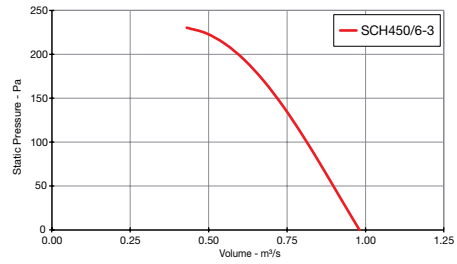

Heritage SGE

Performance Curves

THREE Phase - 380V to 415V / 50Hz

Elta Fans Limited has a policy of continuous product development and improvement and therefore reserves the right to supply products which may differ from those illustrated and described in this publication. Confirmation of dimensions and data will be supplied on request.