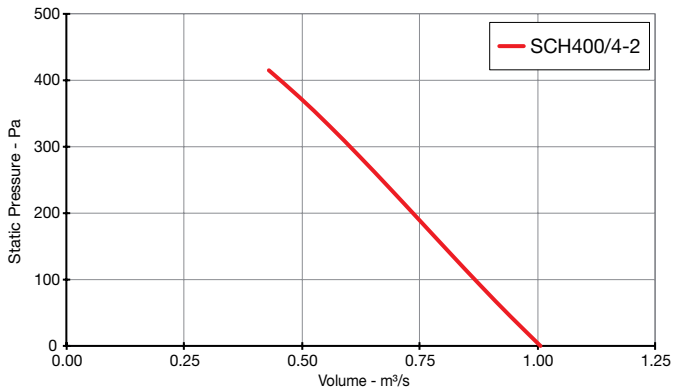

Heritage SCH

Performance Curves

SINGLE Phase - 220V to 240V / 50Hz

Elta Fans Limited has a policy of continuous product development and improvement and therefore reserves the right to supply products which may differ from those illustrated and described in this publication. Confirmation of dimensions and data will be supplied on request.