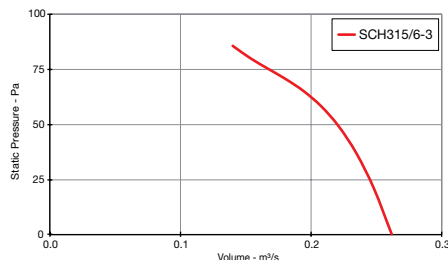

Heritage SGE

Performance Curves

SINGLE Phase - 220V to 240V / 50Hz

Elta Fans Limited has a policy of continuous product development and improvement and therefore reserves the right to supply products which may differ from those illustrated and described in this publication. Confirmation of dimensions and data will be supplied on request.

Heritage SGE

Performance Curves

THREE Phase - 380V to 415V / 50Hz

Elta Fans Limited has a policy of continuous product development and improvement and therefore reserves the right to supply products which may differ from those illustrated and described in this publication. Confirmation of dimensions and data will be supplied on request.