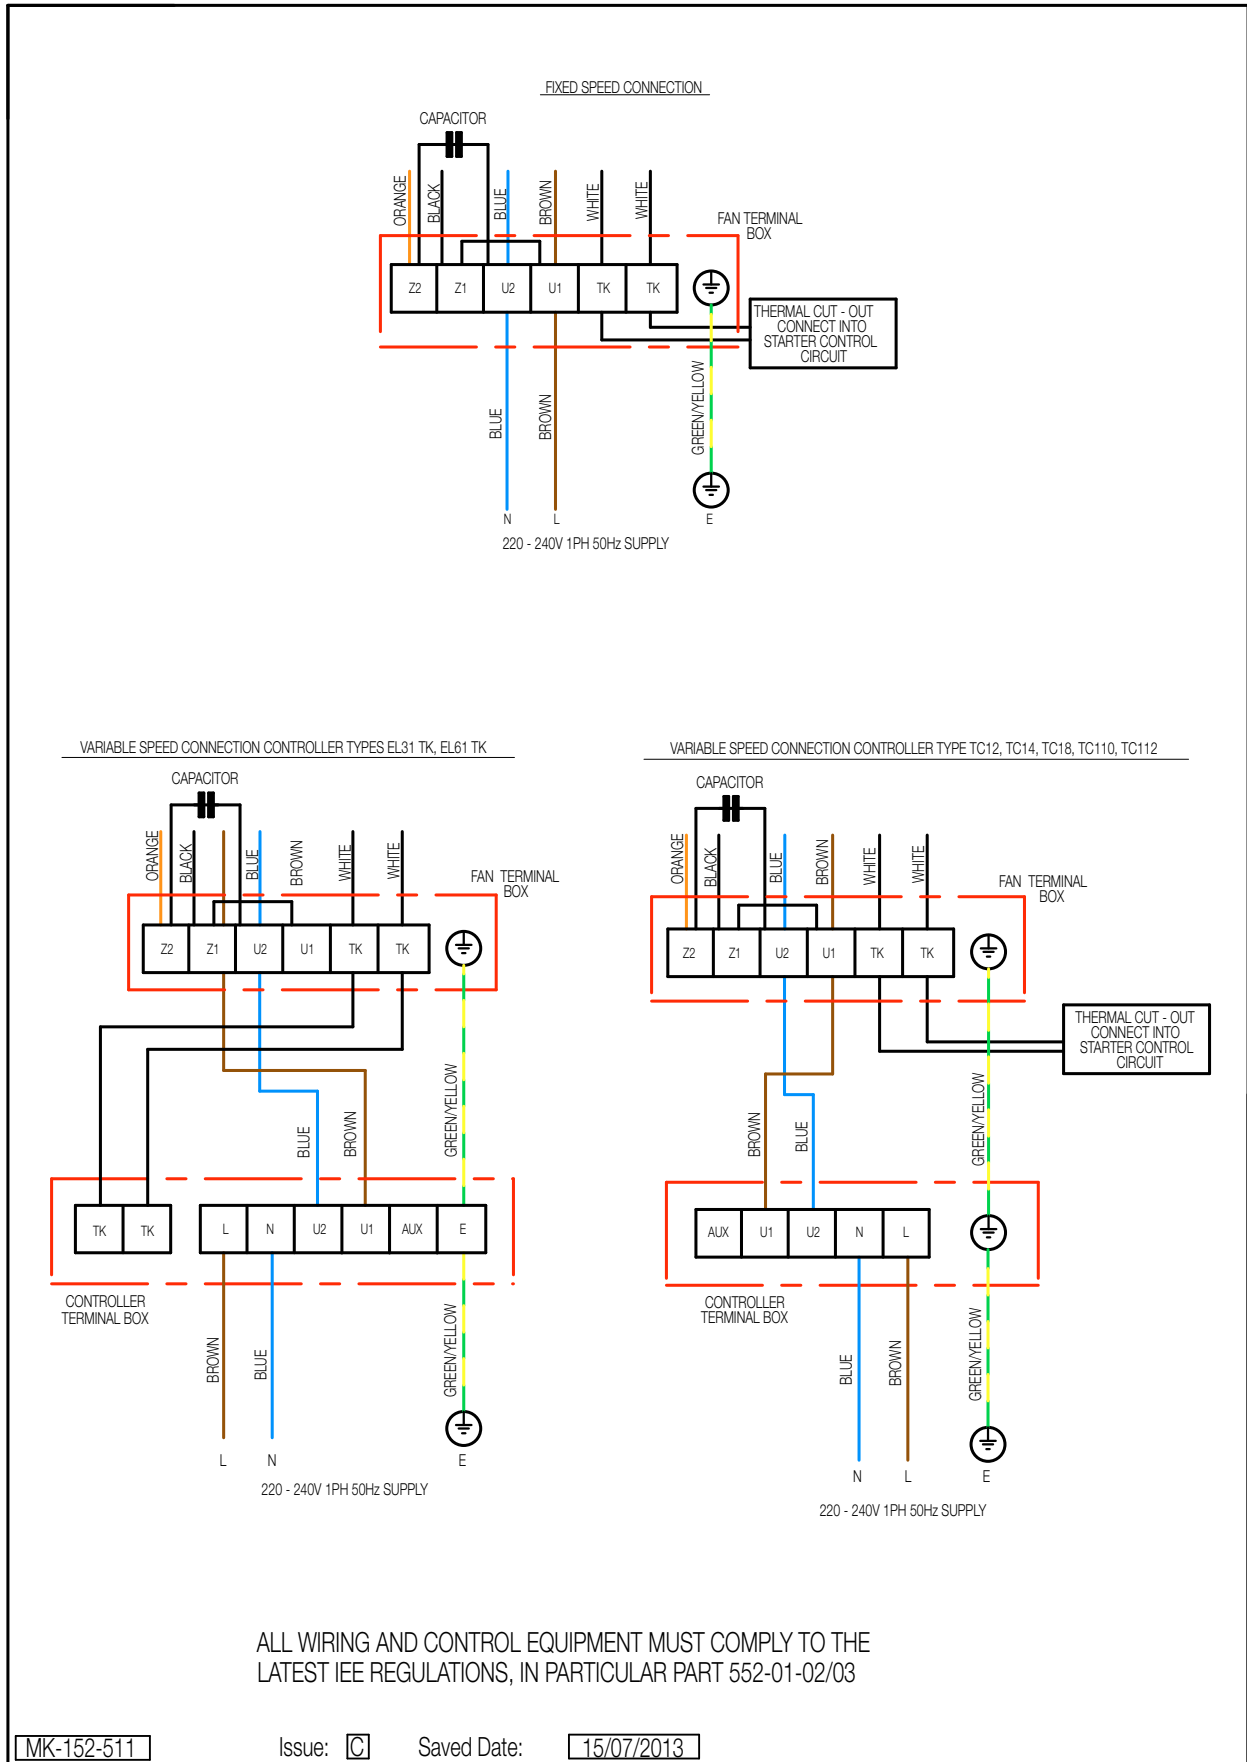

Wiring Diagram No. 152-511

Please check the individual product accessories table for fan and controller compatibility.

Elta Fans Limited has a policy of continuous product development and improvement and therefore reserves the right to supply products which may differ from those illustrated and described in this publication. Confirmation of dimensions and data will be supplied on request.