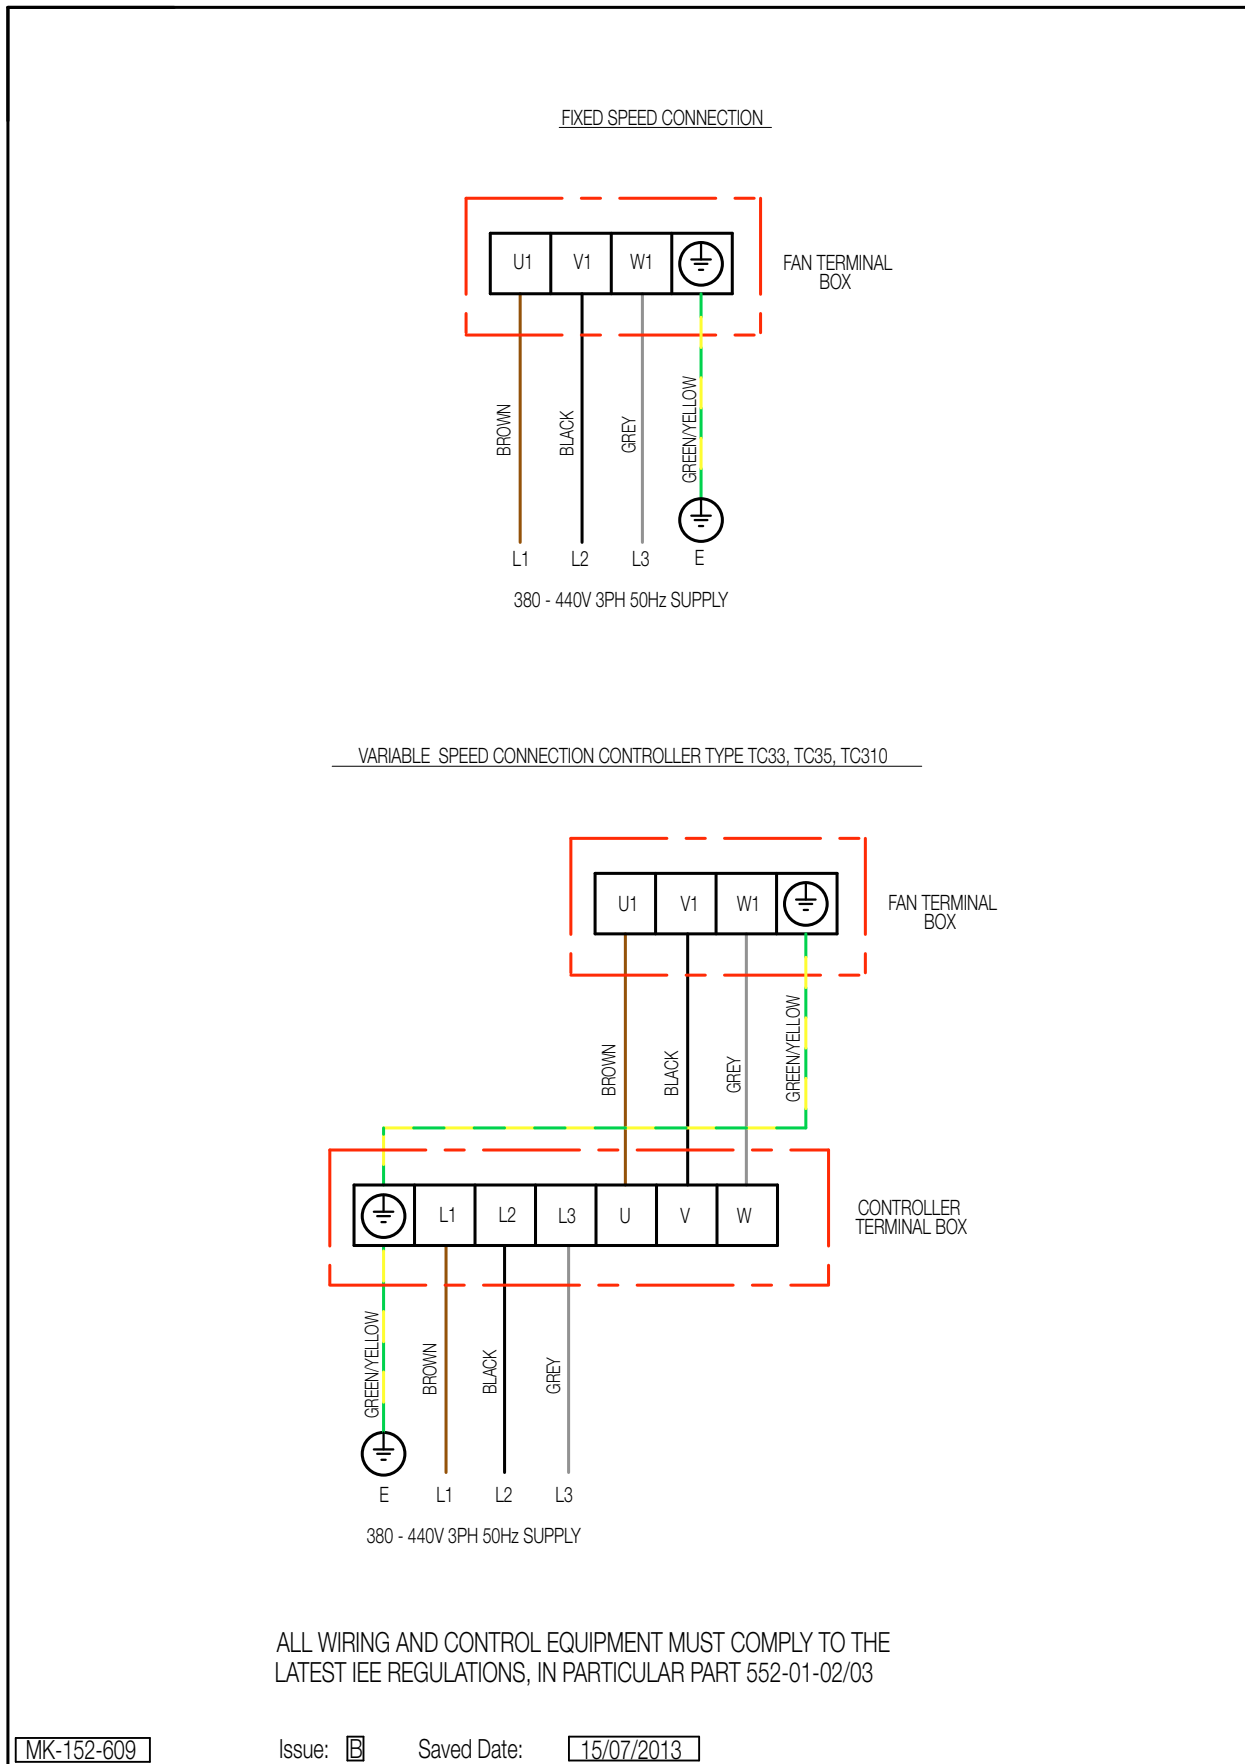

Wiring Diagram No. 152-609

Please check the individual product accessories table for fan and controller compatibility.

Elta Fans Limited has a policy of continuous product development and improvement and therefore reserves the right to supply products which may differ from those illustrated and described in this publication. Confirmation of dimensions and data will be supplied on request.