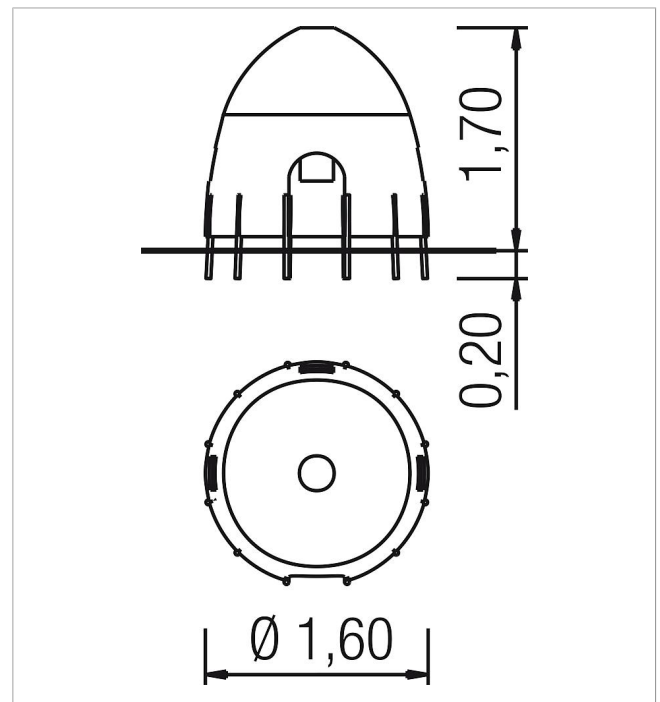

### Scope of delivery

1x willow hut Ø 160 cm: willow

	Material	Wicker
	Foundation level	-
	Minimum space	Ø 1,60x1,70 m
	Free falling height	-
	Impact protection net	-
	Foundations	-
	Largest section	Ø 160x170 cm
	Heaviest section	30 kg