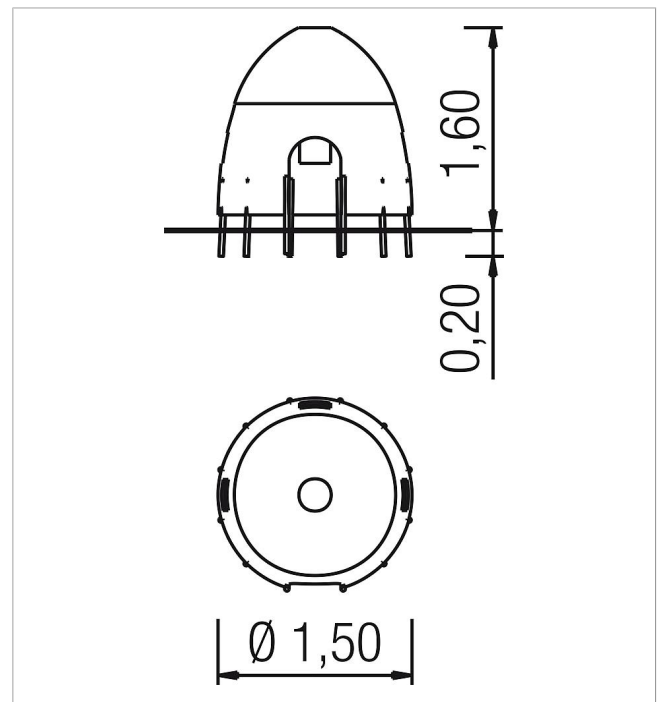

### Scope of delivery

1x willow hut Ø 150 cm: willow

	Material	Wicker
	Foundation level	-
	Minimum space	Ø 1,50x1,60 m
	Free falling height	-
	Impact protection net	-
	Foundations	-
	Largest section	Ø 150x160 cm
	Heaviest section	29 kg