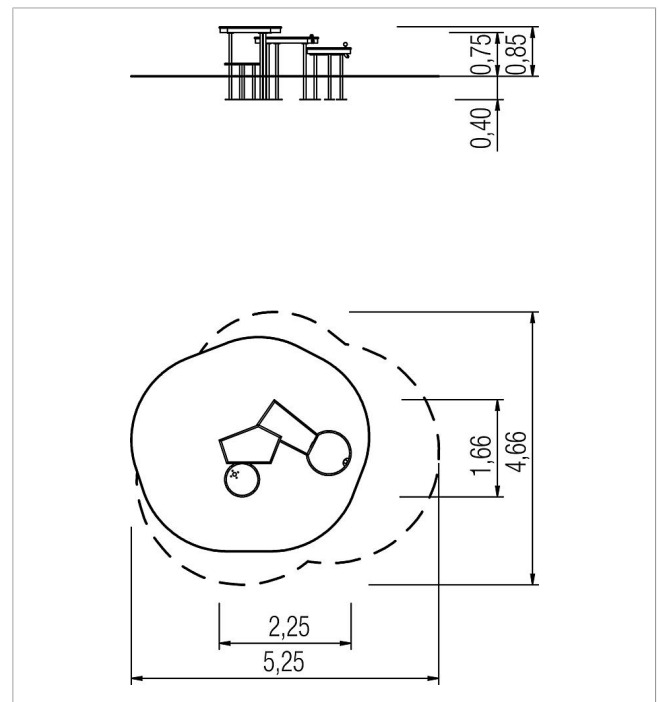

5 66 459 120 00

Basis Water play unit Nevada

made in germany

Scope of delivery

1x pump platform: stainless steel

1x valve basin square with 1 valve: stainless steel 1x valve basin pentagonal: stainless steel

1x valve basin round with one valve: stainless steel

| | | |
|---|-----------------------|---------------------|
|  | Material | Stainless steel |
|  | Foundation level | FL 1 |
|  | Minimum space | 5,25x4,66x2,55 m |
|  | Free falling height | 75 cm |
|  | Impact protection net | 12,0 m ² |
|  | Foundations | 13x CF or 6x PFs |
|  | Assembly | 2 persons/5 h |
|  | Largest section | 103x59x15 cm |