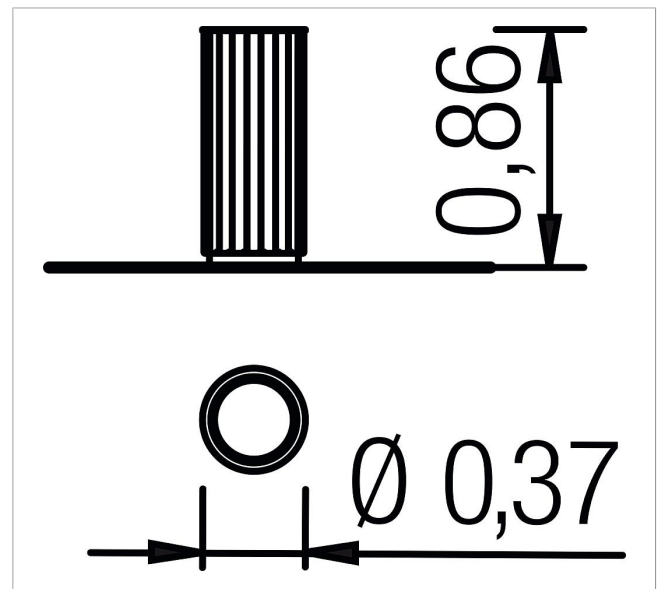

5 60 379 0

Waste bin Nepeta

made in germany

Scope of delivery

1x waste bin Nepeta: stainless steel, colourless oiled hardwood

	Material	Stainless steel, oiled hardwood
	Foundation level	FL 3
	Minimum space	-
	Free falling height	-
	Impact protection net	-
	Foundations	1 x CF
	Largest section	$\emptyset 37 \times 86$ cm