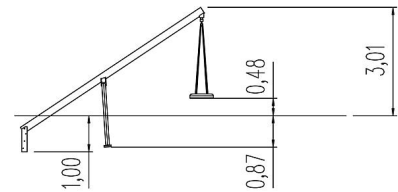

	Material	Steel powder. blue
	Foundation level	FL 3
	Minimum space	9,17x8,00x3,89 m
	Free falling height	210 cm
	Impact protection net	66,0 m ²
	Foundations	3x CF
	Assembly	3 persons/3 h
	Largest section	600x30x20 cm
	Heaviest section	150 kg