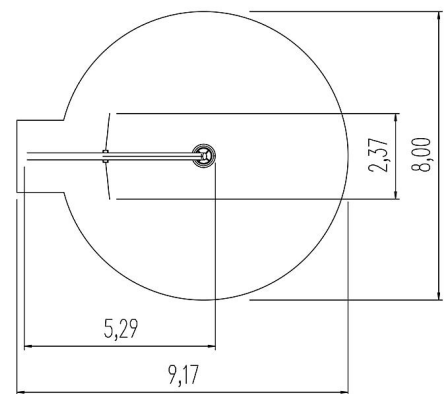

	Material	Steel powder. blue
	Foundation level	FL 3
	Minimum space	9,17x8,00x3,89 m
	Free falling height	210 cm
	Impact protection net	66,0 m ²
	Foundations	3x CF
	Assembly	3 persons/3 h
	Largest section	600x30x20 cm
	Heaviest section	150 kg