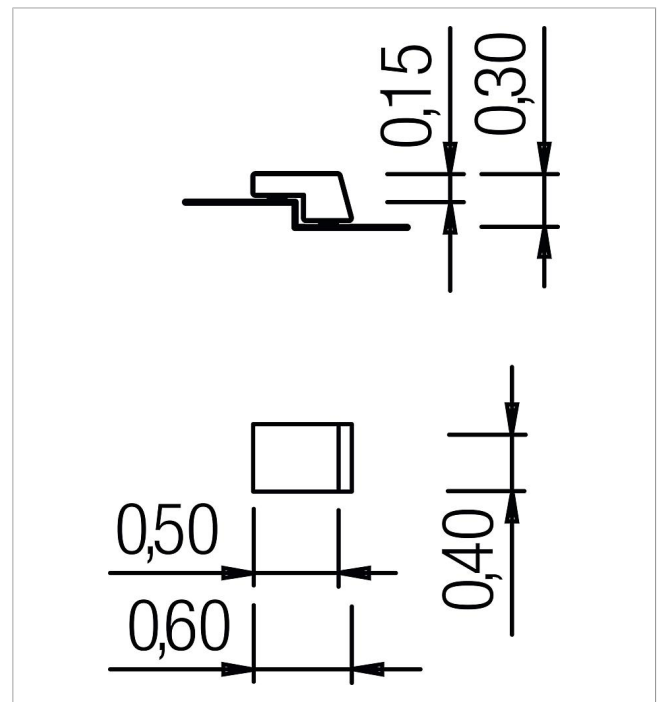

5 60 430 0

Table Zea

made in germany

Scope of delivery

1x table Zea: powder-coated steel

	Material	Powder-coated steel
	Foundation level	FL 3
	Minimum space	-
	Free falling height	-
	Impact protection net	-
	Foundations	-
	Largest section	59x40x30 cm