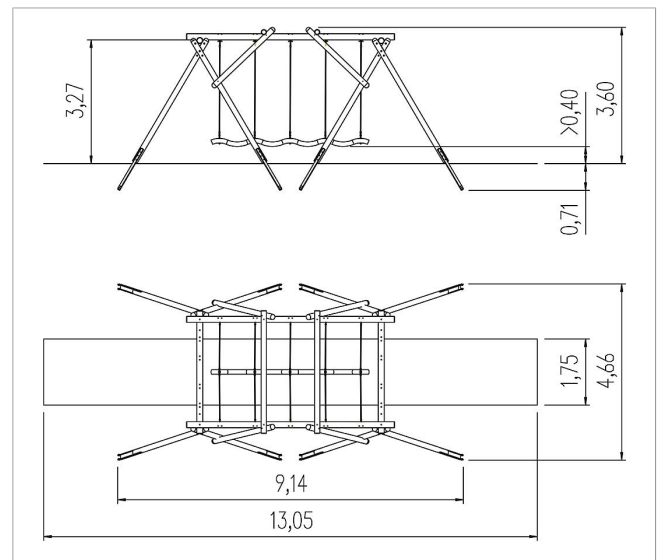

### Scope of delivery

1x swing frame: SW

1x swing snake: plastic-coated steel cable  
post shoes: galvanised steel

	Material	SW pi
	Foundation level	FL 3
	Minimum space	13,05x4,66x3,60 m
	Free falling height	205 cm
	Impact protection net	23,0 m <sup>2</sup>
	Foundations	6x CF
	Assembly	2 persons/8 h
	Largest section	Ø 16x550 cm
	Heaviest section	50 kg