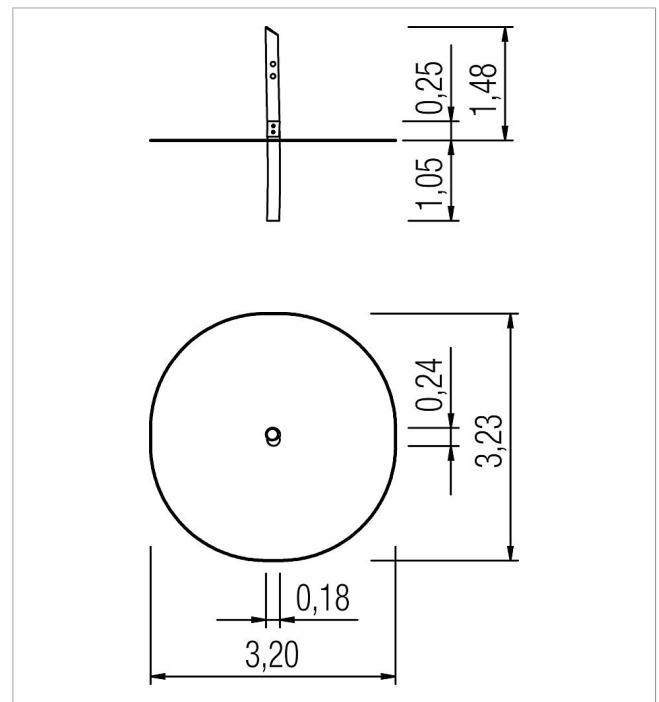

5 45 363 063 00

paradiso step 25

made in germany

Scope of delivery

1x Step: robinia

	Material	Robinia natural
	Foundation level	FL 3
	Minimum space	3,23x3,20x2,05 m
	Free falling height	25 cm
	Impact protection net	-
	Foundations	1x CF