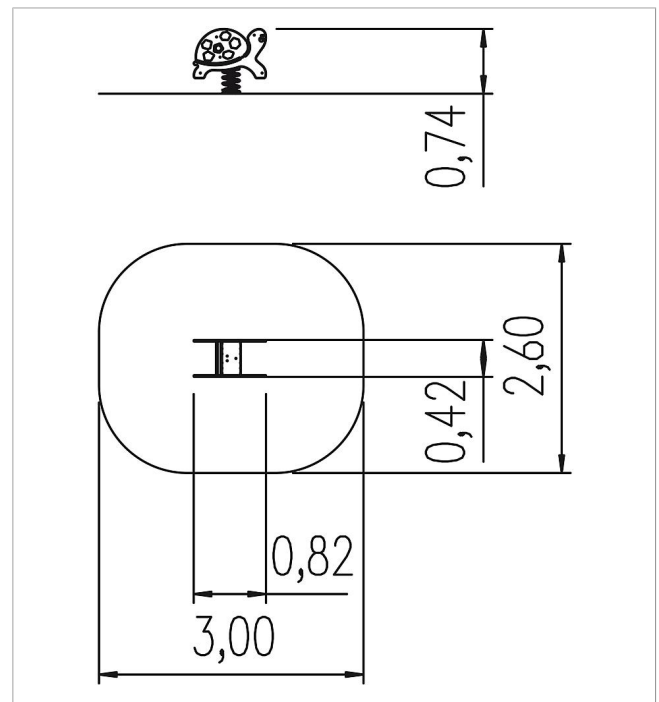

5 67 229 0

Basis Spring rocker Turtle

made in germany

Scope of delivery

1x spring rocker body: PE
1x spring: spring steel
hand and foot holds: stainless steel

	Material	HDPE
	Foundation level	FL 0
	Minimum space	3,00x2,60x2,22 m
	Free falling height	42 cm
	Impact protection net	7,0 m ²
	Foundations	1x 5632280 + 1x CF
	Assembly	1 person/1 h
	Largest section	82x42x56 cm
	Heaviest section	18,5 kg