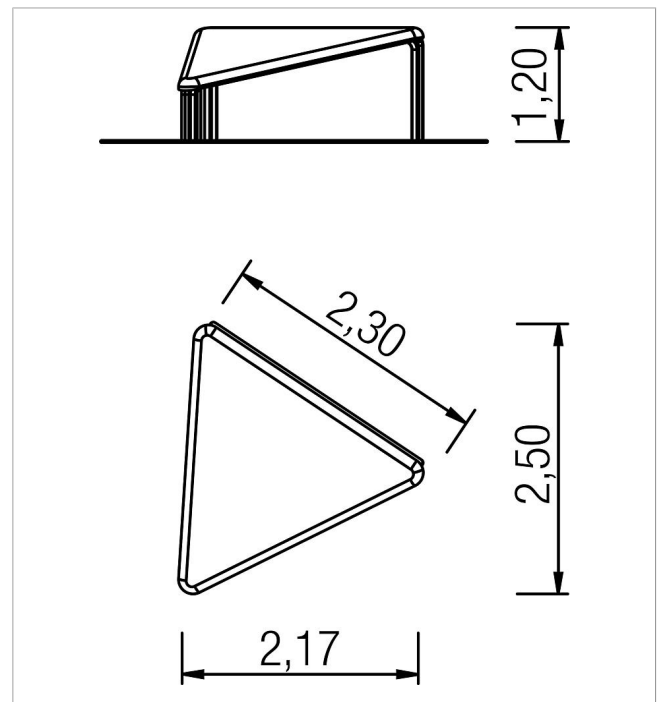

5 60 411 0

Seating ensemble Luzula

made in germany

Scope of delivery

1x seating ensemble Luzula: stainless steel, polyethylene (PE)

	Material	Stainless steel, polyethylene fabric
	Foundation level	FL 3
	Minimum space	-
	Free falling height	-
	Impact protection net	-
	Foundations	3x CF
	Largest section	200x200x120 cm