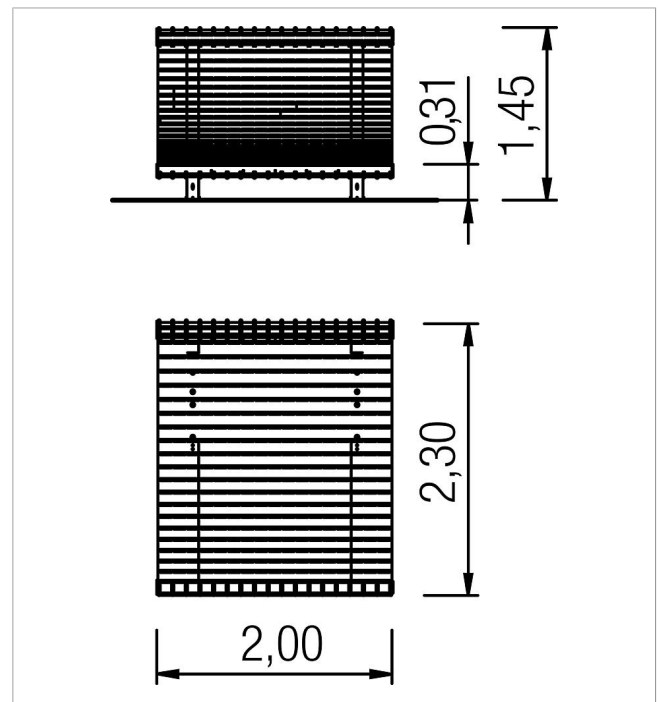

5 60 412 0

Seating ensemble Juncus

made in germany

Scope of delivery

1x seating ensemble Juncus: stainless steel, polyethylene (PE)

	Material	Stainless steel, polyethylene fabric
	Foundation level	FL 3
	Minimum space	-
	Free falling height	-
	Impact protection net	-
	Foundations	2x CF
	Largest section	230x200x212 cm