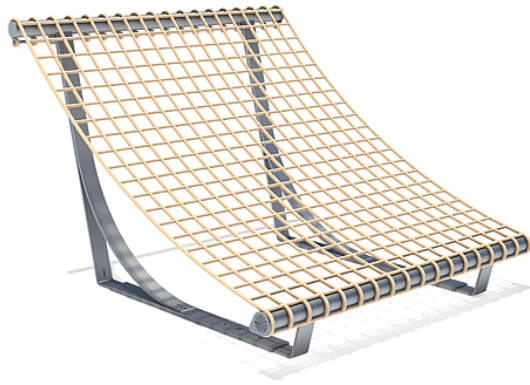

5 60 412 0

Seating ensemble Juncus

made in germany

Scope of delivery

1x seating ensemble Juncus: stainless steel, polyethylene (PE)

	Material	Stainless steel, polyethylene fabric
	Foundation level	FL 3
	Minimum space	-
	Free falling height	-
	Impact protection net	-
	Foundations	2x CF
	Largest section	230x200x212 cm