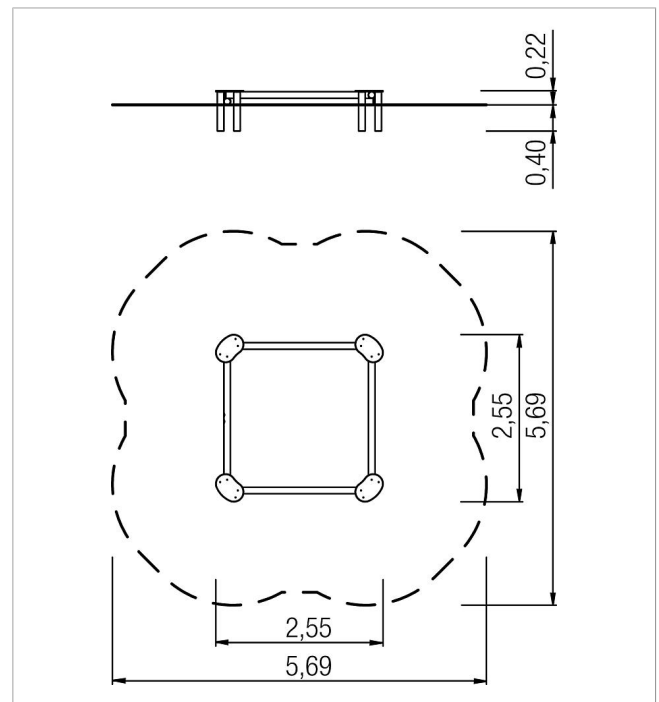

5 11 079 011 00

**playo Sandpit Sandy  
square 260**

made in germany

**Scope of delivery**

4x palisade sand pit: soft wood (SW)

4x sand play table: high pressure laminate (HPL)

fittings: stainless steel (V2A)

	Material	SW pi
	Foundation level	FL 1
	Minimum space	5,50x5,50x2,02 m
	Free falling height	22 cm
	Impact protection net	27,0 m <sup>2</sup>