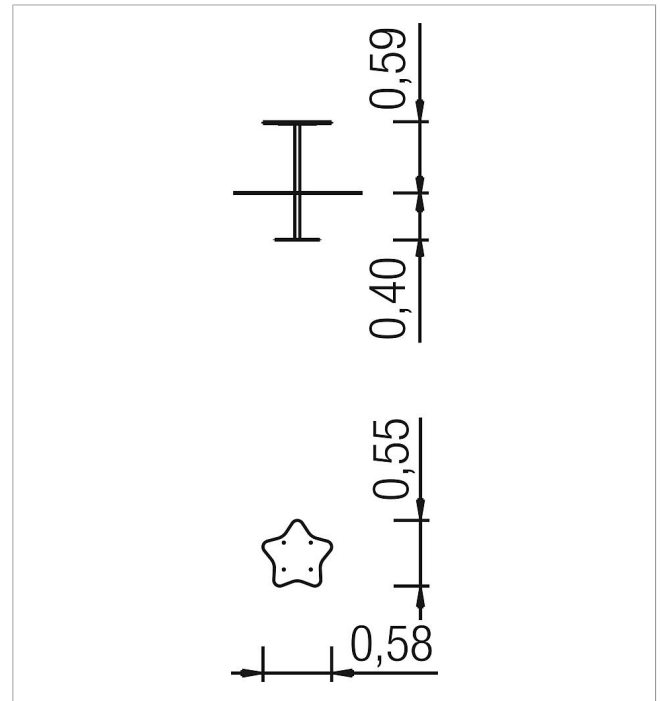

5 66 405 0

Basis Sand play table Star

made in germany

Scope of delivery

1x table top: high-pressure laminate (HPL)
1x posts: stainless steel

	Material	Stainless steel, HPL
	Foundation level	FL 1
	Minimum space	0,58x0,55x2,39 m
	Free falling height	59 cm
	Impact protection net	-
	Foundations	1x CF or 2x PFs
	Assembly	1 person/0.5 h
	Largest section	38x38x98 cm
	Heaviest section	5 kg