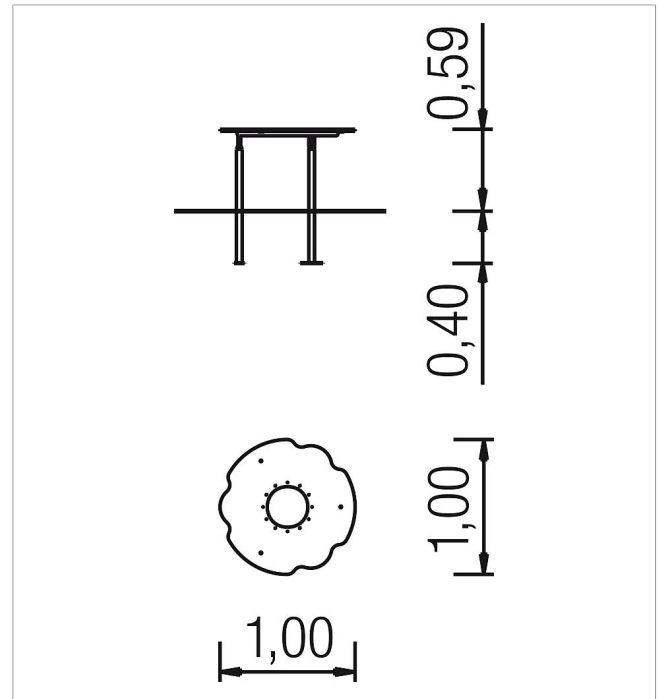

5 66 407 0

Basis Sand play table Cloud

made in germany

3⁺

Scope of delivery

1x table top: high-pressure laminate (HPL)
3x posts: stainless steel

	Material	Stainless steel
	Foundation level	FL 1
	Minimum space	Ø 1,00x2,39 m
	Free falling height	59 cm
	Impact protection net	-
	Foundations	3x CF or 3x PFs
	Assembly	1 person/0.5 h
	Largest section	76x82x98 cm
	Heaviest section	10 kg