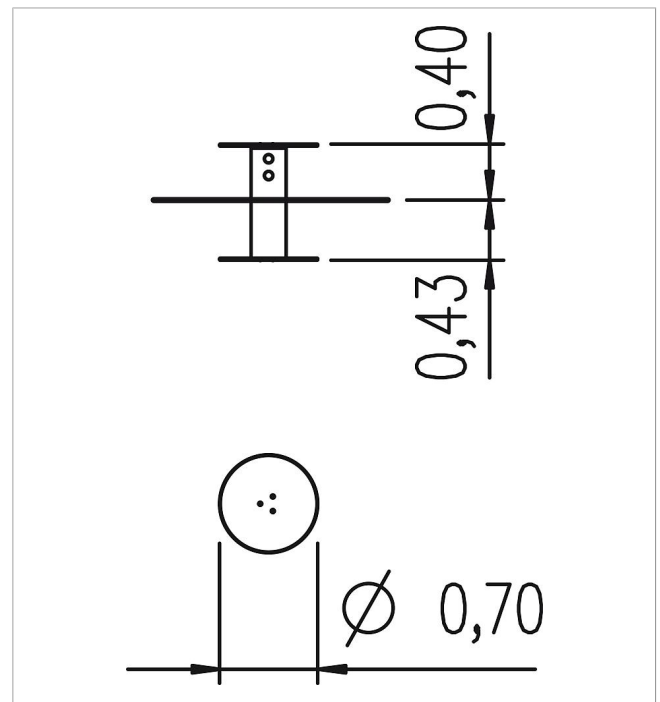

5 59 119 0

playo sand play table circle

made in germany

3+

Scope of delivery

1x sand playing table: SW, HPL

	Material	SW pi, HPL
	Foundation level	FL 1
	Minimum space	Ø 0,70x0,44 m
	Free falling height	40 cm
	Impact protection net	-
	Foundations	-
	Largest section	Ø 70x44 cm
	Heaviest section	-