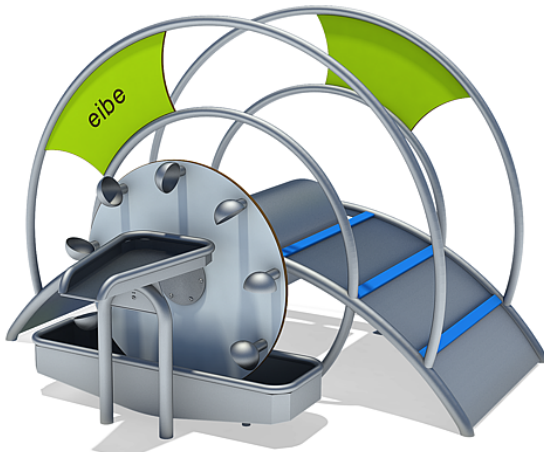

## Basis Running drum with basin

made in germany

### Scope of delivery

- 1x water basin: stainless steel
- 1x scoop wheel with 9 scoops: stainless steel, HPL
- 1x drainage channel: stainless steel
- 1x running drum: stainless steel anti-slip
- 1x bridge with hand rail: stainless steel, HPL

	Material	Stainless steel, HPL
	Foundation level	FL 1
	Minimum space	4,97x4,48x2,47 m
	Free falling height	67 cm
	Impact protection net	18,0 m <sup>2</sup>
	Foundations	3x CF