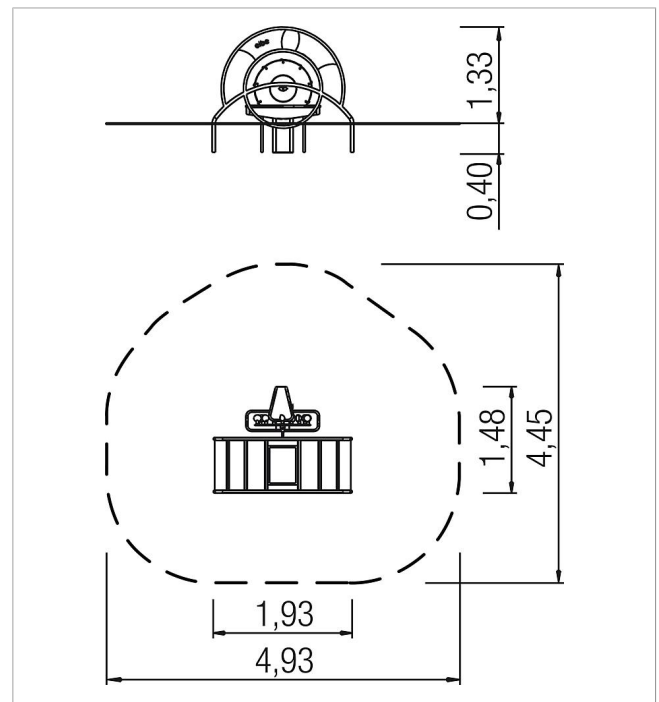

## Basis Running drum with basin

made in germany

### Scope of delivery

- 1x water basin: stainless steel
- 1x scoop wheel with 9 scoops: stainless steel, HPL
- 1x drainage channel: stainless steel
- 1x running drum: stainless steel anti-slip
- 1x bridge with hand rail: stainless steel, HPL

	Material	Stainless steel, HPL
	Foundation level	FL 1
	Minimum space	4,97x4,48x2,47 m
	Free falling height	67 cm
	Impact protection net	18,0 m <sup>2</sup>
	Foundations	3x CF