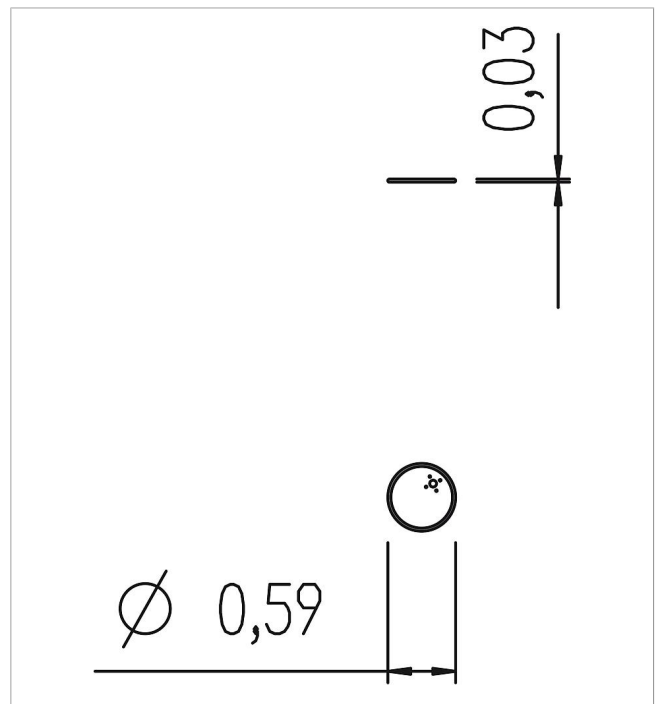

5 66 440 120 00

Basis Pump platform

made in germany

3+

Scope of delivery

1 pump platform: stainless steel
plus 4x foot

	Material	Stainless steel
	Minimum space	-
	Free falling height	-
	Impact protection net	-
	Largest section	$\varnothing 60 \times 3$ cm