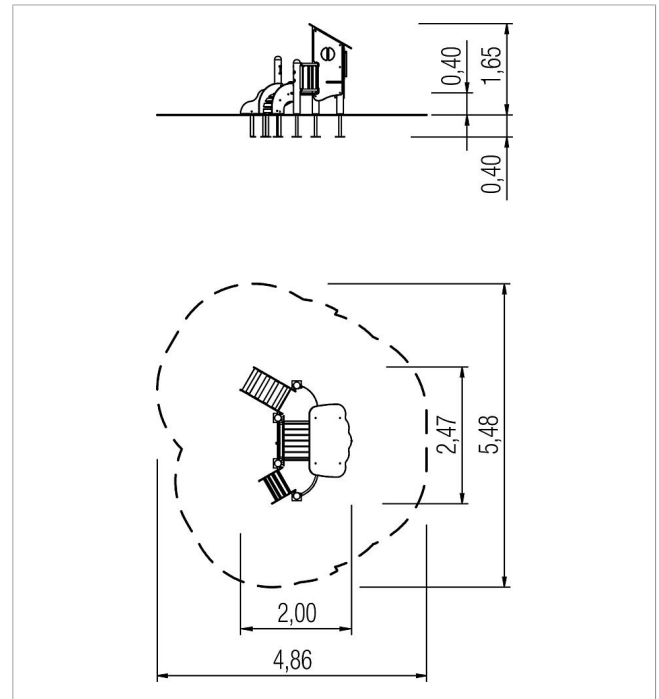

	Material	SW pi
	Foundation level	FL 1
	Minimum space	4,86x5,48x2,20 m
	Free falling height	40 cm
	Impact protection net	-
	Foundations	10x CF or 2x PFs + 8x PFr