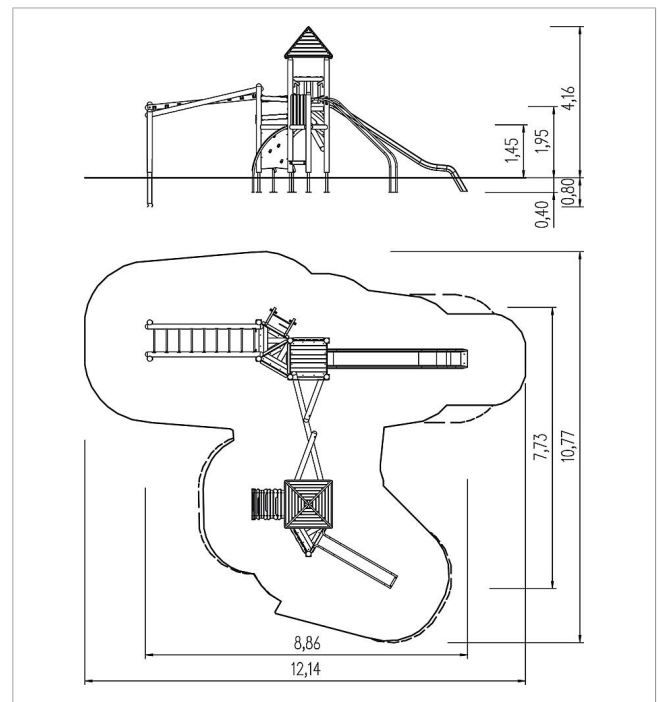

5 25 146 011 00

**unique play unit Wace,
solo**

made in germany

Scope of delivery

- 13x post unit: SW or steel
- 5x platform wood : SW
- 1x roof: SW
- 1x arched ramp: stainless steel, SW
- 1x handrail slide: stainless steel
- 1x material ladder: SW, stainless steel, plastic-coated steel rope
- 1x hand over hand crossing sloped: SW, stainless steel
- 1x zig-zag crossing sloped: SW
- 2x access restriction: HPL
- 8x parapet: SW
- 1x slide entry board: HPL
- 1x walk-through protection: plastic-coated steel rope, stainless steel
- 3x set of climbing grips: steel

	Material	SW pi
	Foundation level	FL 1
	Minimum space	11,75x10,59x4,18 m
	Free falling height	238 cm
	Impact protection net	73,0 m ²
	Foundations	18x CF or 16x PFs + 2x CF
	Assembly	2 persons/10 h
	Largest section	Ø 14x370 cm