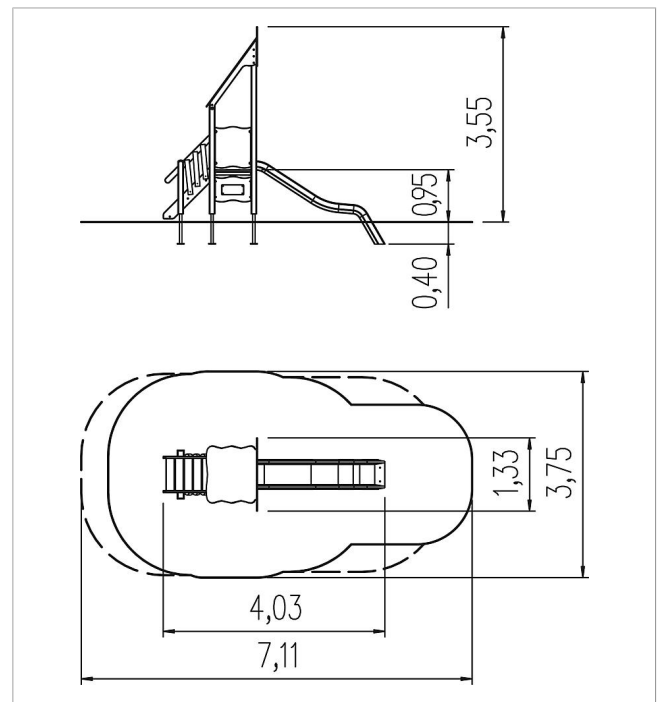

5 11 004 011 10

**playo play unit Tim,
solo**

made in germany

Scope of delivery

6x post construction: SW
6x post shoe: steel galvanised
1x platform construction: SW
2x wall panel: HPL
2x cord protection: HPL
1x palm tree roof: HPL
1x slide entry plate: HPL
1x play panel gear wheel: HPL
1x staircase: SW
fittings: stainless steel

	Material	SW pi
	Foundation level	FL 1
	Minimum space	7,11x3,75x3,55 m
	Free falling height	95 cm
	Impact protection net	20,0 m ²
	Foundations	6x CF or 4x PFs
	Assembly	2 persons/6 h