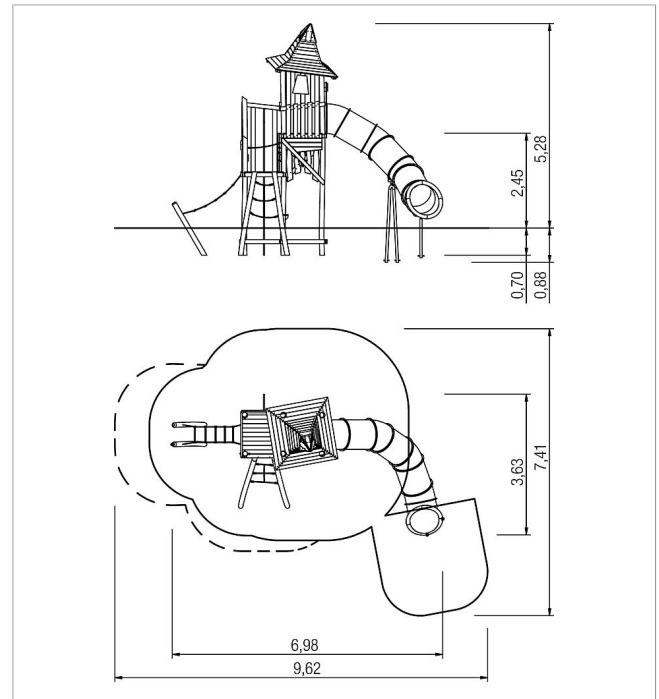

5 45 375 063 00

**paradiso play unit
Svante, solo**

made in germany

Scope of delivery

- 6x post construction: robinia
- 2x platform construction: robinia
- 1x dwarf roof: robinia, soft wood, glulam (HPL)
- 1x net ascent: robinia, plastic-coated steel cable
- 1x sliding pole: stainless steel (V2A)
- 1x rope ladder: robinia, plastic-coated steel cable
- 1x rope rungs between platforms: plastic-coated steel cable, stainless steel (V2A)
- 3x parapet: robinia
- 1x passage safety rope: plastic-coated steel cable, stainless steel
- 2x passage safety device: robinia
- 1x slide entry board: glulam (HPL), robinia
- 1x play parapet window: robinia
- 3x grip set: aluminium, coated
- 8x square timber: robinia
- 1x counter: robinia
- fittings: stainless steel (V2A)

	Material	Robinia natural
	Foundation level	FL 3
	Minimum space	9,62x7,41x5,28 m
	Free falling height	245 cm
	Impact protection net	30,0 m ²
	Foundations	10x CF