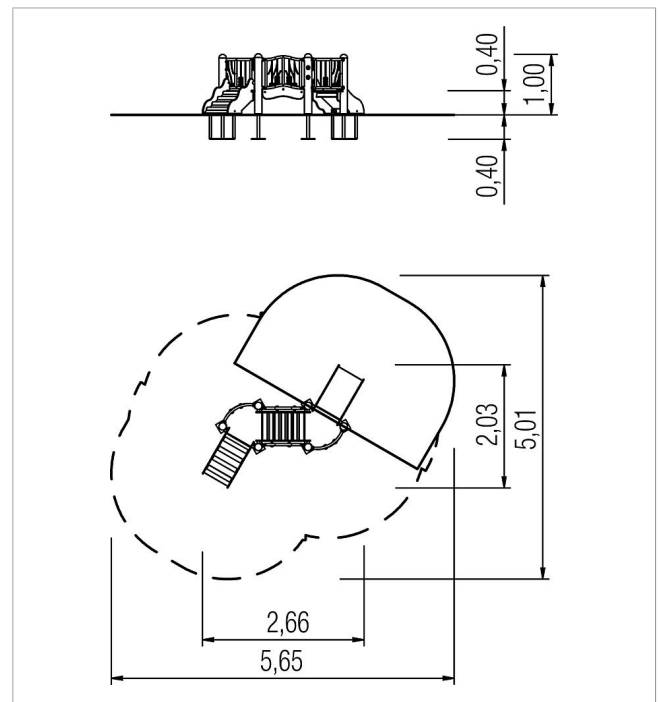

### Scope of delivery

- 1x belly board: HPL
- 4x fence element: stainless steel, PE
- 1x climbing ramp: HPL, SW
- 1x arch bridge: HPL, SW
- 2x platform surface: HPL
- 1x set posts with post bases: SW, galvanised steel

	Material	SW pi
	Foundation level	FL 1
	Minimum space	5,65x5,01x2,24 m
	Free falling height	44 cm
	Impact protection net	7,5 m <sup>2</sup>
	Foundations	8x CF or 2x PFs + 6x PFr
	Assembly	2 persons/3 h
	Largest section	567x540x140 cm
	Heaviest section	23 kg