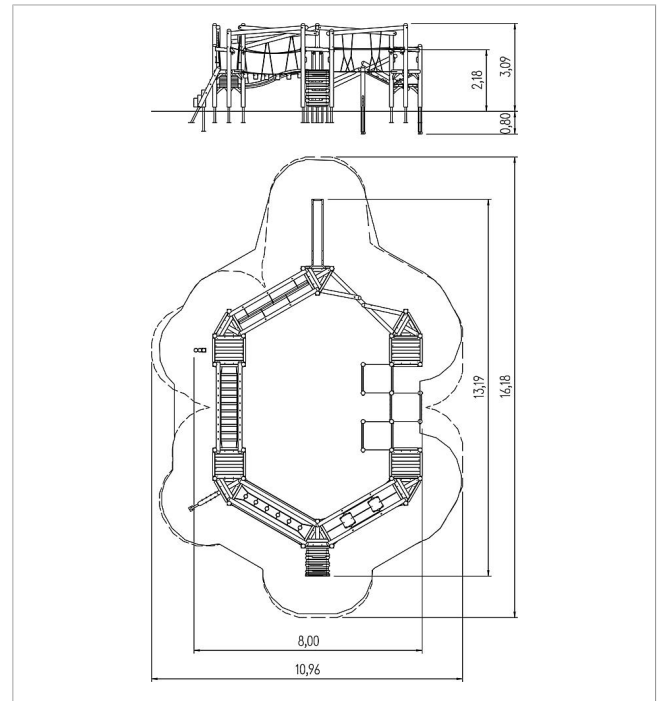

### Scope of delivery

- 34x post unit: SW or steel
- 10x platform wood : SW
- 1x arched ramp: stainless steel, SW
- 1x climbing panel tendril: HPL
- 1x climbing panel: HPL
- 3x climbing platform with grips: HPL, climbing grips
- 1x handrail slide: stainless steel
- 1x palisade ascent: SW
- 1x trunk ascent: SW
- 1x Tibet bridge sloped: plastic-coated steel tow
- 1x chained poles crossing horizontal: SW, stainless steel
- 1x island crossing horizontal: HPL, stainless steel, SW
- 1x wobbly bridge sloped: SW, galvanised steel
- 1x zig-zag crossing horizontal: SW
- 6x access restriction: HPL
- 9x parapet: SW
- 1x walk-through protection: plastic-coated steel rope, stainless steel
- 6x set of climbing grips: steel

	Material	SW pi
	Foundation level	FL 1
	Minimum space	11,00x16,15x3,96 m
	Free falling height	216 cm
	Impact protection net	113,0 m <sup>2</sup>
	Foundations	38x CF or 31x PFs + 7x CF
	Assembly	2 persons/30 h