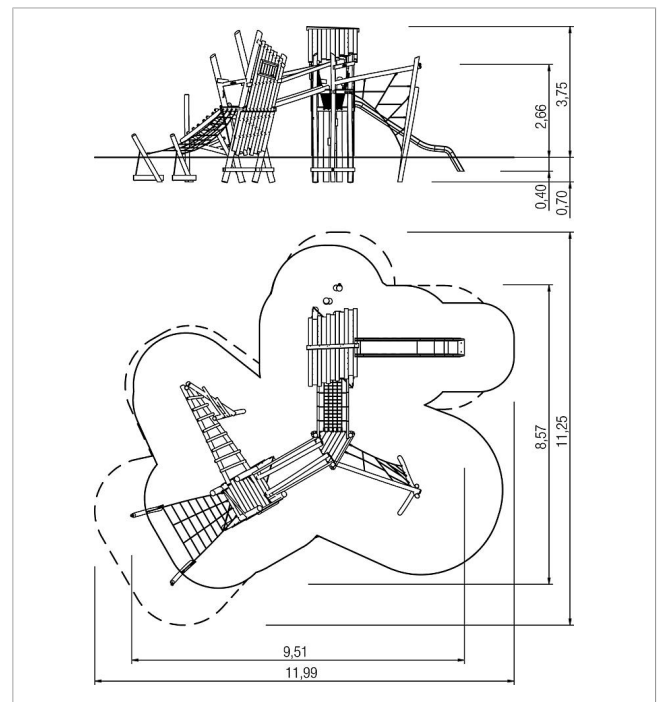

5 45 374 063 00

paradiso play unit
Lykke, solo

made in germany

Scope of delivery

3x post construction: robinia
 2x tower chaos: robinia
 1x platform construction: robinia
 1x chaos roof: robinia
 1x fishermen's net ascent: robinia, plastic-coated steel cable
 1x chicken ladder: robinia
 1x climbing net ascent: robinia, plastic-coated steel cable
 1x stake ascent: robinia
 1x balancing beam sloped: robinia
 1x net bridge sloped: robinia, plastic-coated steel cable
 2x parapet chaos with lattice window: robinia, stainless steel (V2A)
 4x parapet chaos: robinia
 2x passage safety device: robinia
 1x slide entry board chaos: robinia
 4x access restriction: robinia
 2x grip set: aluminium, coated
 11x square timber: robinia
 fittings: stainless steel (V2A)

	Material	Robinia natural
	Foundation level	FL 3
	Minimum space	11,99x11,25x4,46 m
	Free falling height	266 cm
	Impact protection net	64,0 m ²
	Foundations	14x CF