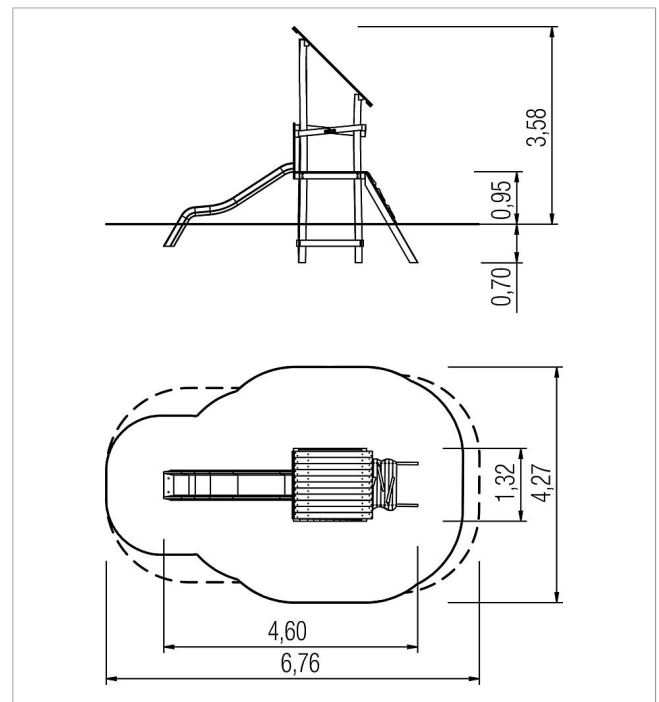

5 45 309 063 00

**paradiso play unit
Lasse, solo**

made in germany

Scope of delivery

4x post structure: robinia
1x platform structure: robinia
1x pent roof: robinia
1x ramp: robinia
3x walk-through protection: robinia
1x slide entry plate: robinia
1x set of grips: coated aluminium
4x squared timber: robinia
fittings: stainless steel

	Material	Robinia natural
	Foundation level	FL 3
	Minimum space	6,76x4,27x3,58 m
	Free falling height	95 cm
	Impact protection net	22,0 m ²
	Foundations	6x CF
	Assembly	2 persons/2 h
	Largest section	Ø 14x405 cm