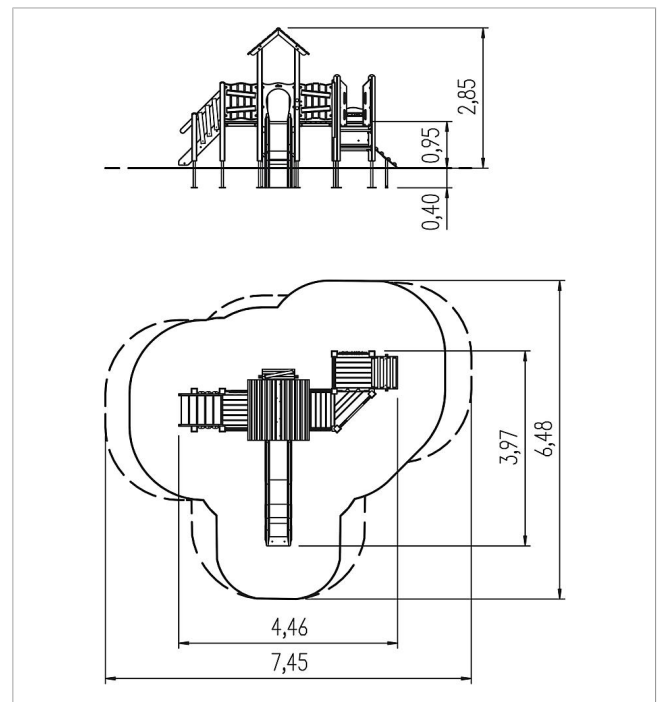

5 11 518 011 00

**ecorino play unit K2,
solo**

made in germany

Scope of delivery

2x adapter: SW or steel
 13x post structure: SW or steel
 5x platform structure: SW
 1x pitched roof: SW
 1x climbing board: HPL, climbing grips
 1x vertical ladder: stainless steel
 1x ramp: HPL, SW
 1x ramp: SW
 1x stairs: SW
 2x parapet: HPL
 4x parapet: SW
 1x slide entry plate: HPL
 3x access restriction: HPL
 1x play panel gearwheel: HPL
 1x play panel abacus: HPL, ROB
 8x decoration timber: SW
 1x set of grips: aluminium, plastic-coated
 fittings: stainless steel

	Material	SW pi
	Foundation level	FL 1
	Minimum space	7,45x6,48x2,85 m
	Free falling height	95 cm
	Impact protection net	28,5 m ²
	Foundations	15x CF or 13x PFs
	Assembly	2 persons/10 h
	Largest section	10x10x255 cm