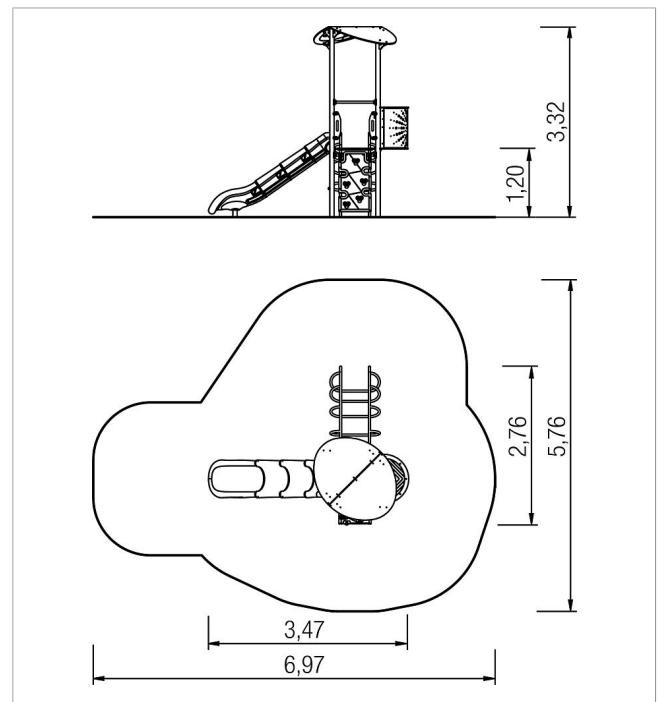

5 89 170 201 02

Aquarius play unit Felis

made in germany

Scope of delivery

- 1x play tower with roof: stainless steel, high-pressure laminate (HPL), HDPE
- 1x balcony: high-pressure laminate (HPL), HDPE, powder steel
- 1x ramp: high-pressure laminate (HPL), polyester
- 1x ladder: stainless steel
- 1x slide: LDPE (Low-Density-polyethylen)

	Material	Stainless steel, HPL, HDPE
	Foundation level	FL 3
	Minimum space	6,97x5,76x3,32 m
	Free falling height	120 cm
	Impact protection net	29,0 m ²
	Foundations	8x CF