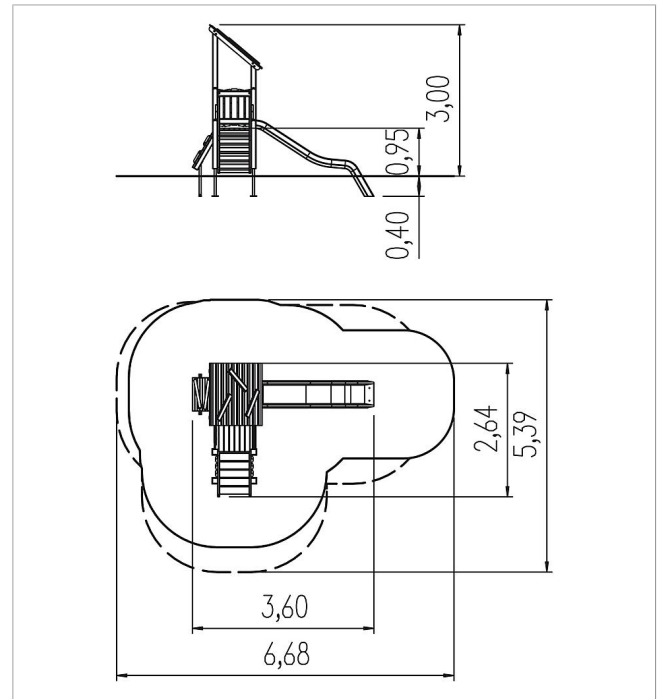

5 11 502 011 00

**ecorino play unit Dom,
solo**

made in germany

Scope of delivery

8x post construction: SW or steel
 8x post shoe: steel galvanised
 2x platform construction: SW
 2x wall panel wood: SW
 2x wall panel: HPL
 7x decoration crossbar: SW
 2x cord protection: HPL
 1x long pent roof wood: SW
 1x ramp: SW
 1x slide entry plate: HPL
 1x play panel gear wheel: HPL
 1x staircase: SW
 1x access restriction: HPL
 fittings: stainless steel

	Material	SW pi
	Foundation level	FL 1
	Minimum space	6,01x5,40x3,00 m
	Free falling height	95 cm
	Impact protection net	17,0 m ²
	Foundations	9x CF or 7x PFs
	Assembly	2 persons/8 h