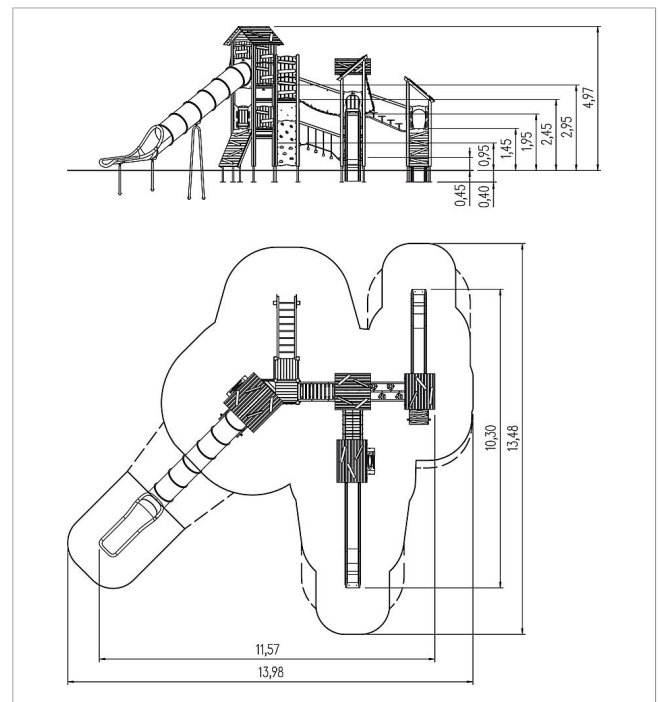

5 11 511 011 00

ecorino play unit Denali, solo

made in germany

Scope of delivery

23x post construction: SW or steel
 23x post shoe: steel galvanised
 12x platform construction: SW
 2x 3D-wall panel: HPL, NH, Makrolon
 2x adapter: SW
 14x wall panel wood: SW
 8x wall panel: HPL
 42x decoration crossbar: SW
 6x walk-through protection leaf: stainless steel
 1x step-through protection straight: SW
 1x gecko crossing oblique: stainless steel, HPL, SW
 6x set of grips: aluminium, plastic coated
 1x monkey bars: SW, rungs stainless steel, HPL
 1x suspension bridge oblique: SW, chain steel galvanised
 2x climbing panel: HPL, climbing grips
 5x climbing panel: HPL
 4x cord protection: HPL
 1x ladder vertical: SW, rungs stainless steel
 1x net ascent vertical: polyester-coated steel cable
 1x net bridge straight: SW, polyester-coated steel cable
 2x long pent roof wood: SW
 1x ramp: HPL, SW
 1x ramp: SW
 3x slide entry plate: HPL
 2x saddle roof: SW
 1x stair crossover: SW, HPL
 1x wobbly bridge oblique: SW, chain steel galvanised
 5x access restriction: HPL
 fittings: stainless steel

	Material	SW pi
	Foundation level	FL 1
	Minimum space	9,68x10,75x4,98 m
	Free falling height	295 cm
	Impact protection net	66,0 m ²
	Foundations	29x CF or 26x PFs + 3x CF
	Assembly	2 persons/30.5 h