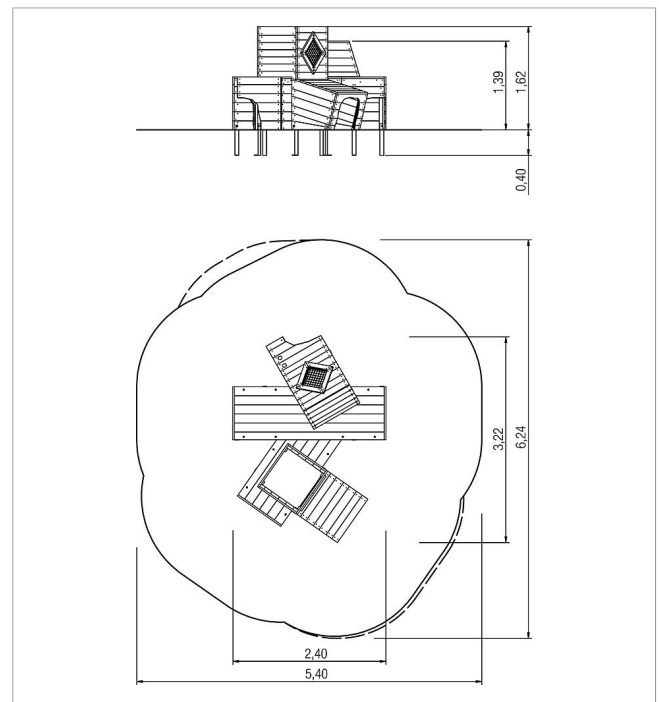

### Scope of delivery

8x connected climbing box: robinia

	Material	Robinia natural
	Foundation level	FL 3
	Minimum space	5,40x6,24x2,02 m
	Free falling height	139 cm
	Impact protection net	26,5 m <sup>2</sup>
	Foundations	8x PFr or 8x CF