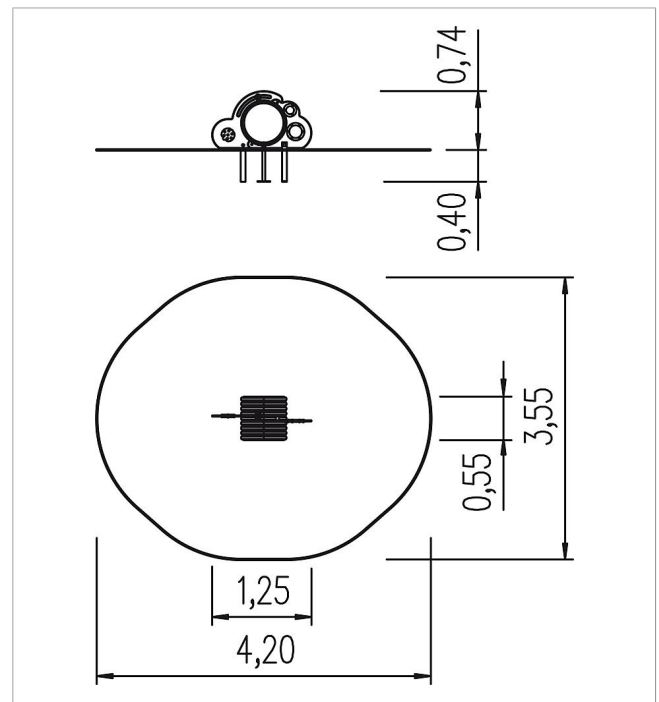

5 59 815 011 00

minimondo play unit Cloud Tunnel

made in germany

Scope of delivery

1x crawling tube: PP
1x turning game: HPL
1x colour game: Plexiglas
1x touching and feeling game: PP
1x sliding game: HPL
post bases: galvanised steel

	Material	HPL, PP
	Foundation level	FL 1
	Minimum space	4,25x3,55x1,80 m
	Free falling height	-
	Impact protection net	12,0 m ²
	Foundations	1x CF or 2x PFs + 2x PFr
	Assembly	1 person/1 h
	Largest section	85,5x67,7x1,5 cm
	Heaviest section	9 kg