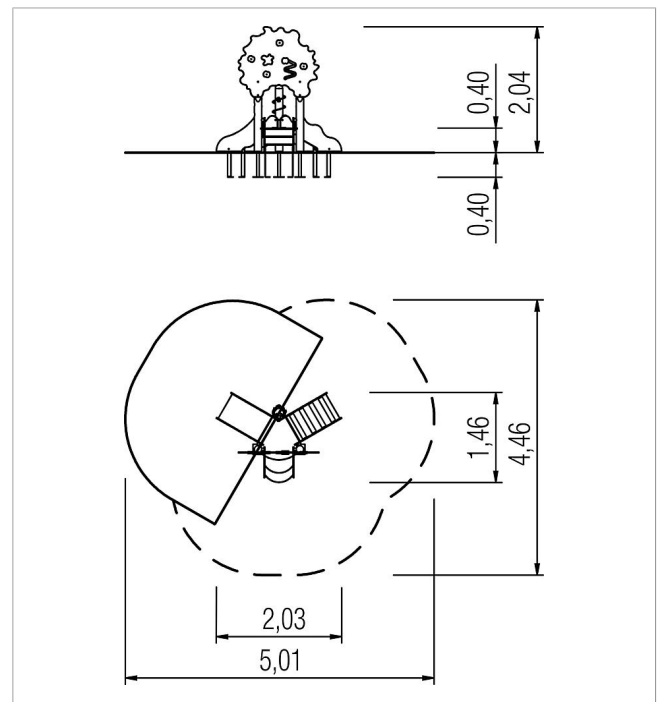

### Scope of delivery

- 1x belly board: HPL
- 1x climbing ramp: HPL, SW
- 1x tree backdrop: HPL
- 1x stair: HPL
- 1x platform surface: HPL
- 1x playing spiral: stainless steel, PE
- 1x set posts with post bases: SW, galvanised steel

	Material	SW pi
	Foundation level	FL 1
	Minimum space	5,01x4,46x2,20 m
	Free falling height	39 cm
	Impact protection net	7,5 m <sup>2</sup>
	Foundations	6x CF or 3x PFs + 3x PFr
	Assembly	2 persons/1.5 h
	Largest section	114x130x1,5 cm
	Heaviest section	23 kg