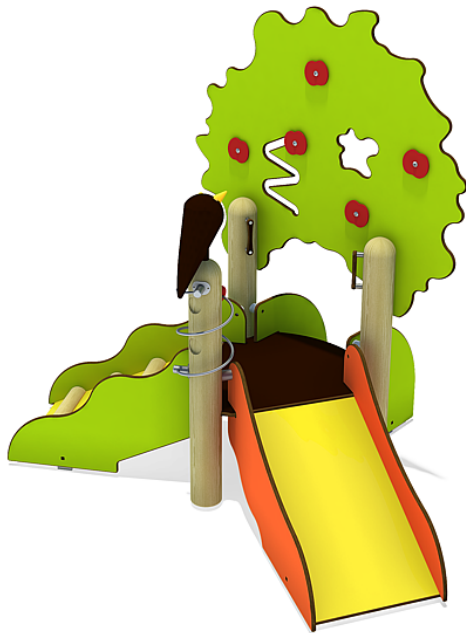

## minimondo play unit Apple Tree

made in germany

### Scope of delivery

- 1x belly board: HPL
- 1x climbing ramp: HPL, SW
- 1x tree backdrop: HPL
- 1x stair: HPL
- 1x platform surface: HPL
- 1x playing spiral: stainless steel, PE
- 1x set posts with post bases: SW, galvanised steel

	Material	SW pi
	Foundation level	FL 1
	Minimum space	5,01x4,46x2,20 m
	Free falling height	39 cm
	Impact protection net	7,5 m <sup>2</sup>
	Foundations	6x CF or 3x PFs + 3x PFr
	Assembly	2 persons/1.5 h
	Largest section	114x130x1,5 cm
	Heaviest section	23 kg