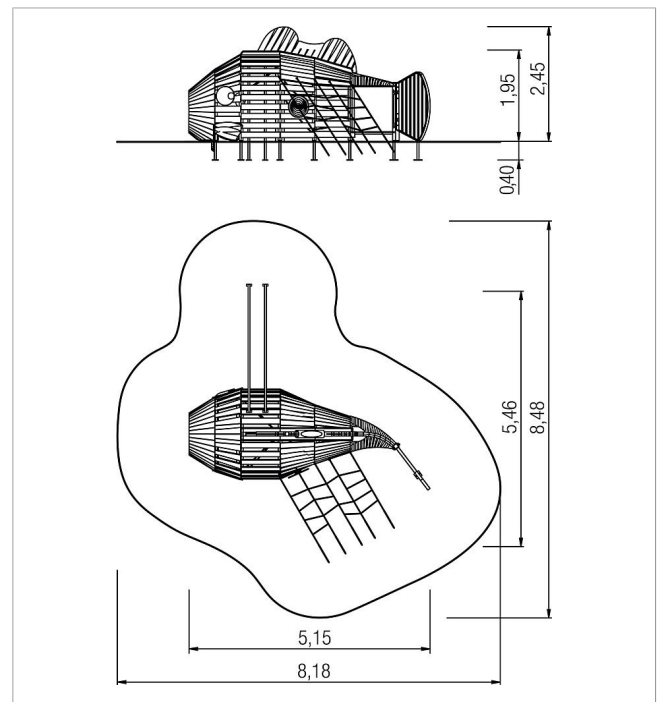

5 45 334 063 00

paradiso play fish Lohi

made in germany

Scope of delivery

- 1x substructure: robinia
- 12x post shoe: hot-dip galvanised steel
- 2x play eye: HPL
- 1x play parapet optical illusion: HPL, hot-dip galvanised steel
- 2x sliding pole: stainless steel (V2A)
- 20x climbing grips: robinia
- 1x net ascent sloped: plastic-coated steel cable, stainless steel (V2A)
- 7x rope handrail: plastic-coated steel cable, stainless steel (V2A)
- 7x footstep chain: stainless steel (V2A)
- 1x palate shaped striped curtain: rubber
- 1x uvula with fixing ropes: plastic
- 1x distorting mirror two-sided: stainless steel (V2A)
- 1x sound game fin: robinia, stainless steel (V2A)

	Material	Robinia natural
	Foundation level	FL 1
	Minimum space	8,18x8,45x3,75 m
	Free falling height	195 cm
	Impact protection net	44,0 m ²
	Foundations	19x CF or 19x PFs