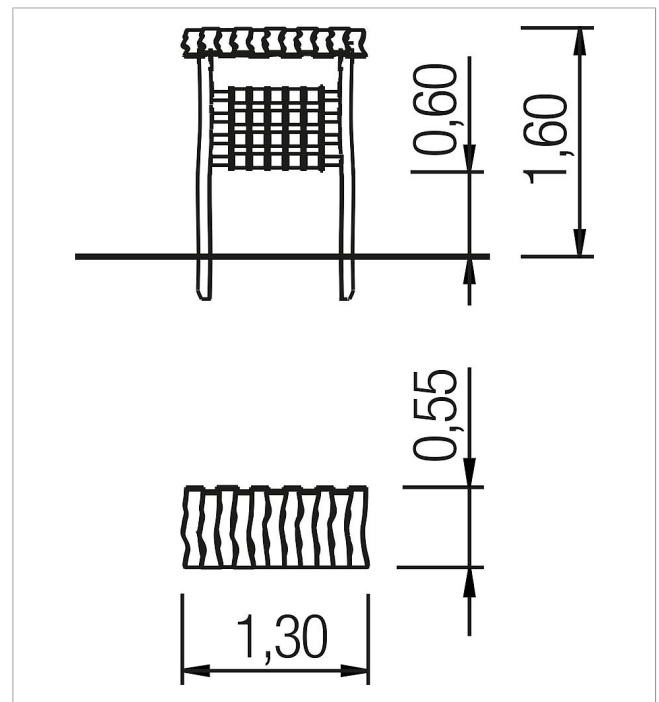

### Scope of delivery

1x play board Memorie: robinia

	Material	Robinia natural
	Foundation level	FL 3
	Minimum space	1,30x0,55x1,60 m
	Free falling height	-
	Impact protection net	-
	Foundations	2x CF
	Assembly	1 person/2 h