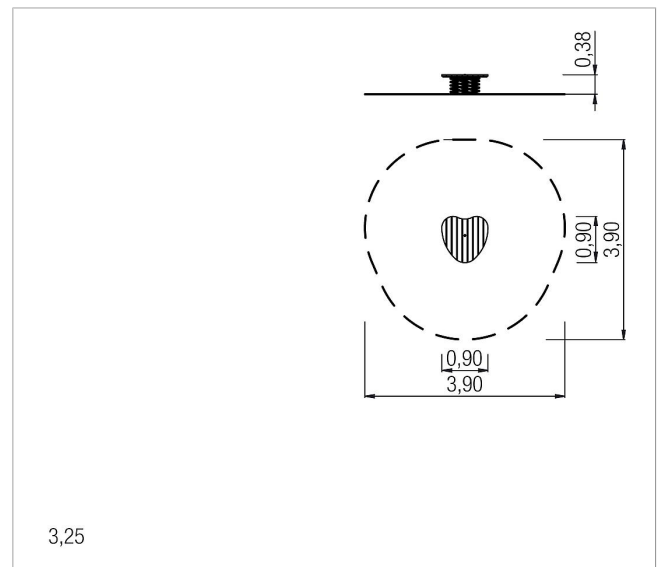

5 45 436 063 00

**paradiso platform on
springs Freja**

made in germany

Scope of delivery

1x springplatform: robinia
3x springs: spring steel

	Material	Robinia natural
	Foundation level	FL 3
	Minimum space	3,90x3,90x2,18 m
	Free falling height	38 cm
	Impact protection net	-
	Foundations	1x CF
	Largest section	90 cm
	Heaviest section	50 kg