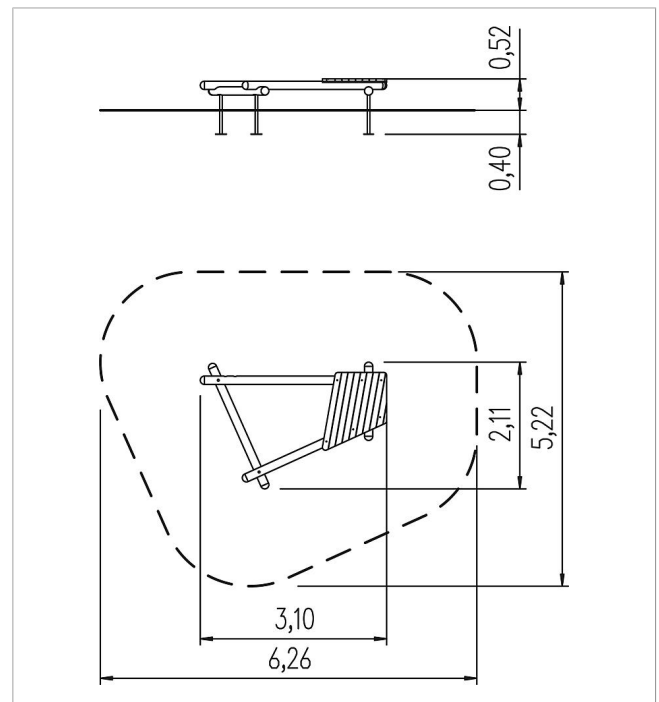

5 15 101 011 00

Basis Park bench Vogelsberg

made in germany

Scope of delivery

4x stand: galvanised steel
1x platform: SW
4x roundwood: SW

	Material	SW pi
	Minimum space	6,26x5,22x2,32 m
	Free falling height	52 cm
	Impact protection net	-
	Foundations	4x CF or 4x FPP
	Assembly	2 persons/1.5 h
	Largest section	310x14x14 cm