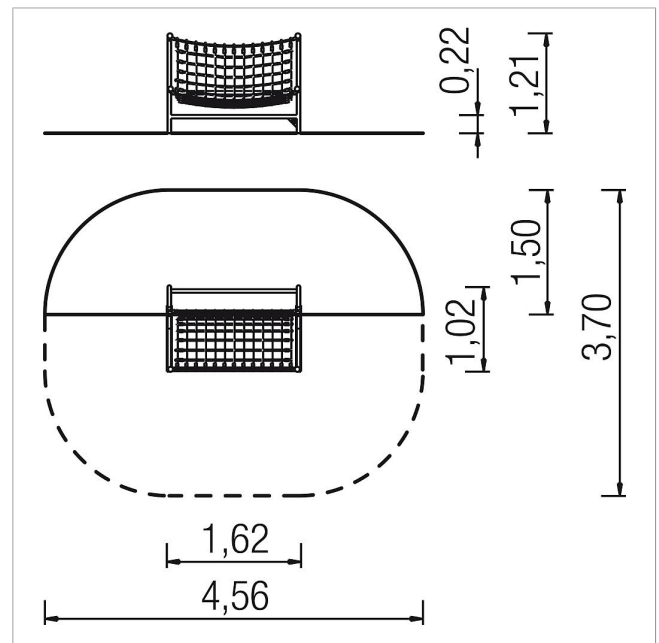

5 60 004 0

Basis Net couch

made in germany

Scope of delivery

1x net couch: stainless steel, plastic-coated steel cable

	Material	Stainless steel
	Foundation level	FL 2
	Minimum space	4,56x3,70x3,00 m
	Free falling height	121 cm
	Impact protection net	6,0 m ²
	Foundations	2x CF
	Assembly	1 person/0.5 h
	Largest section	162x104x118 cm
	Heaviest section	25 kg