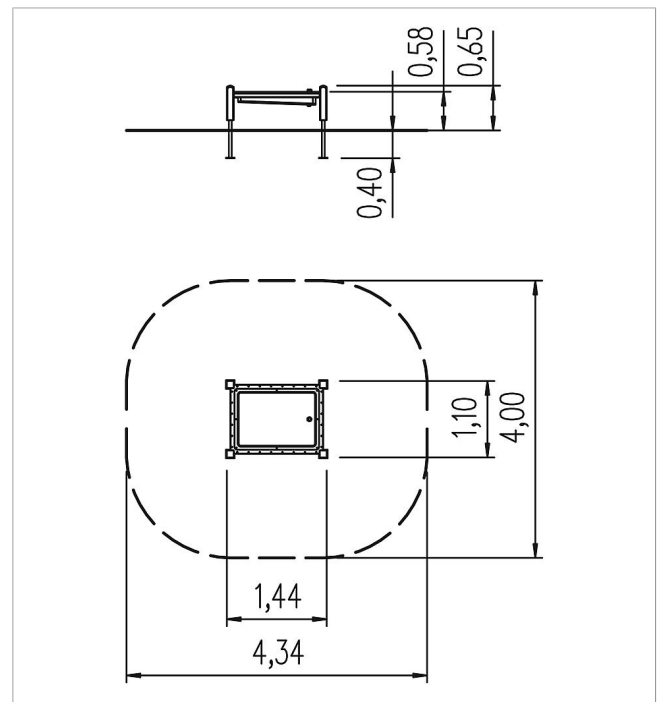

5 11 067 011 00

playo mud tub

made in germany

Scope of delivery

4x post unit: SW or steel
1x aqua-basin with mud tub: HPL, SW, plastic
fittings: stainless steel

	Material	SW pi
	Minimum space	4,34x4,00x2,38 m
	Free falling height	58 cm
	Impact protection net	-
	Foundations	4x CF or 4x PFs