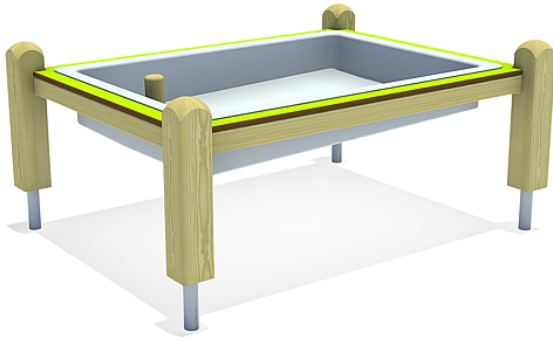

5 11 067 011 00

playo mud tub

made in germany

Scope of delivery

4x post unit: SW or steel
1x aqua-basin with mud tub: HPL, SW, plastic
fittings: stainless steel

	Material	SW pi
	Minimum space	4,34x4,00x2,38 m
	Free falling height	58 cm
	Impact protection net	-
	Foundations	4x CF or 4x PFs