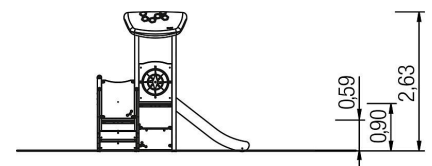

1x play counter: HDPE

1x slideph 90 cm: stainless steel, HDPE

## Technical data

	Material	Stainless steel, HDPE, HPL, PE
	Minimum space	4,46x6,35x2,63 m
	Impact protection net	23,0 m <sup>2</sup>
	Free falling height	90 cm
	Ground constitution DE/NL/BE	at least top soil
	Ground constitution all except DE/NL/BE	at least top soil
	Size	1,46x2,85x2,63 m
	mx. number of users	10