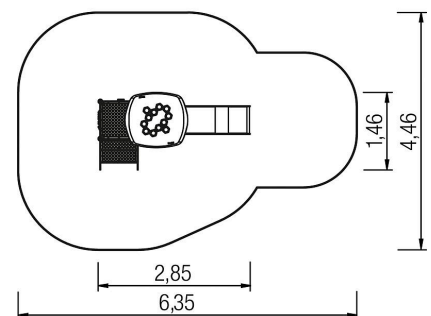

## Scope of delivery

1x play tower with roof: stainless steel, HDPE, high-pressure laminate (HPL), polyethylen

1x play tower: stainless steel, HDPE, high-pressure laminate (HPL)

1x stairs: high-pressure laminate (HPL), HDPE

1x play counter: HDPE

1x slideph 90 cm: stainless steel, HDPE

## Technical data

	Material	Stainless steel, HDPE, HPL, PE
	Minimum space	4,46x6,35x2,63 m
	Impact protection net	23,0 m <sup>2</sup>
	Free falling height	90 cm
	Ground constitution DE/NL/BE	at least top soil
	Ground constitution all except DE/NL/BE	at least top soil
	Size	1,46x2,85x2,63 m
	mx. number of users	10