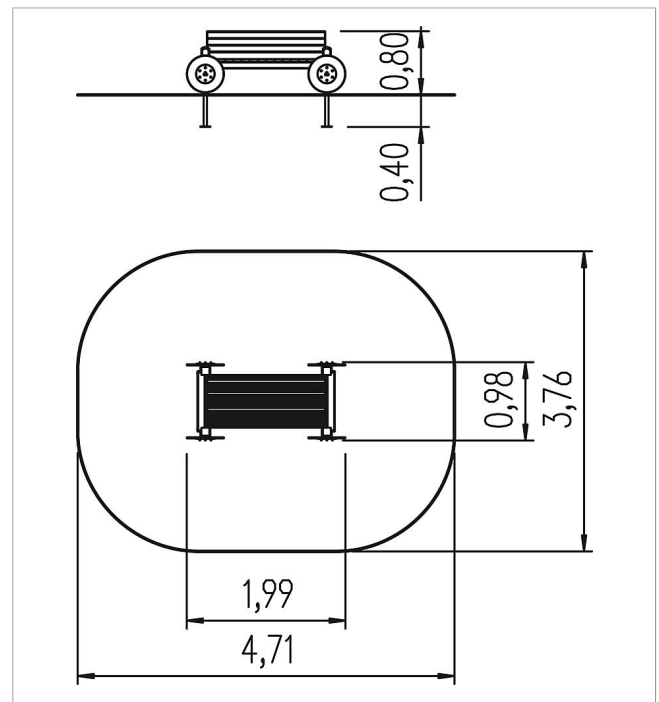

5 11 051 011 00

playo log wagon Ludwig

made in germany

Scope of delivery

4x post construction: SW
 4x post shoe: galvanised steel
 4x decoration wheel: HPL
 2x squared timber: SW
 1x Wagon stack of wood: SW

	Material	SW pi
	Foundation level	FL 1
	Minimum space	4,71x3,76x2,60 m
	Free falling height	80 cm
	Impact protection net	16,0 m ²
	Foundations	4x CF or 4x PFs
	Assembly	2 persons/2 h