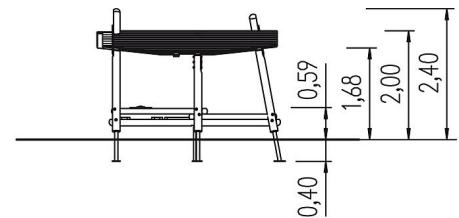

5 25 129 011 00

**climbo Lodge Hawaii**

made in germany

### Scope of delivery

wood construction: SW  
 post shoe: galvanised steel  
 1x play panel with wheel of dice: HPL  
 4x bench: SW  
 4x seat- and balance beam: SW  
 3x gable facing: HPL  
 2x addition gable facing: HPL w/photo print

	Material	SW pi
	Foundation level	FL 1
	Minimum space	6,31x5,85x2,40 m
	Free falling height	59 cm
	Impact protection net	-
	Foundations	8x CF or 8x PFs
	Assembly	2 persons/4 h