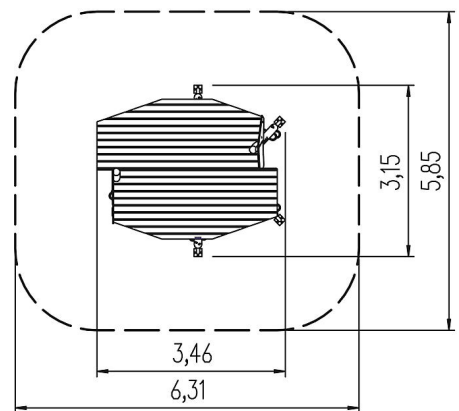

### Scope of delivery

wood construction: SW  
 post shoe: galvanised steel  
 1x play panel with wheel of dice: HPL  
 4x bench: SW  
 4x seat- and balance beam: SW  
 3x gable facing: HPL  
 2x addition gable facing: HPL w/photo print

	Material	SW pi
	Foundation level	FL 1
	Minimum space	6,31x5,85x2,40 m
	Free falling height	59 cm
	Impact protection net	-
	Foundations	8x CF or 8x PFs
	Assembly	2 persons/4 h