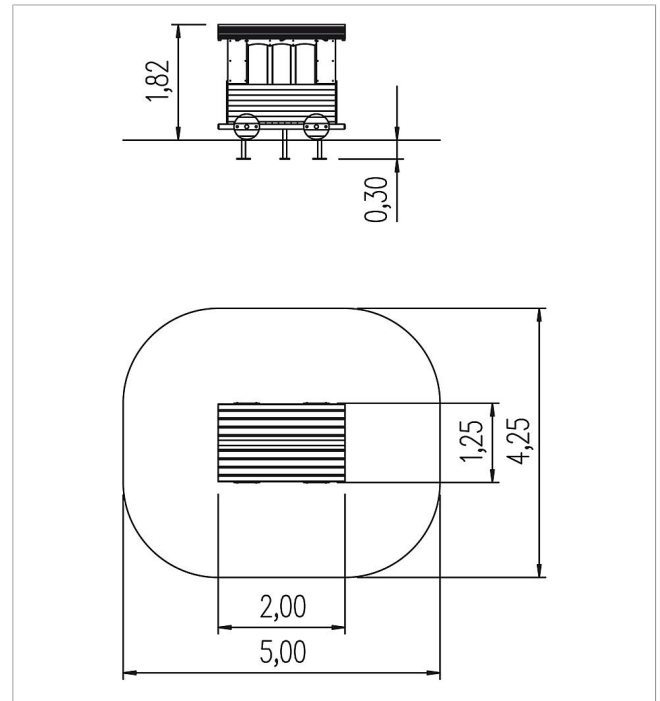

### Scope of delivery

2x side walls: SW  
1x platform bottom: SW  
4x wheels: SW  
4x laterals: HPL  
1x setup car: HPL  
1x roof: SW

	Material	SW pi
	Foundation level	-
	Minimum space	5,00x4,25x1,82 m
	Free falling height	59 cm
	Impact protection net	19,5 m <sup>2</sup>
	Foundations	-
	Largest section	212x110x50 cm
	Heaviest section	140 kg