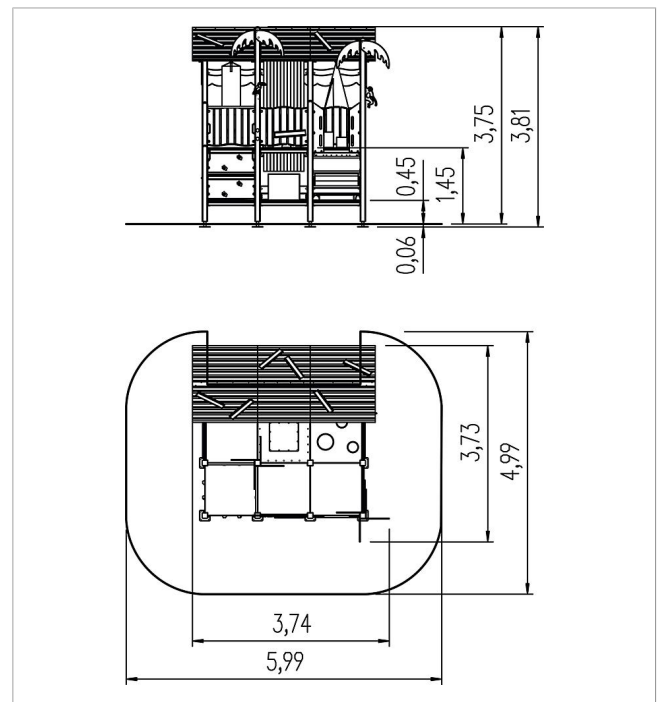

	Material	SW pi
	Foundation level	-
	Minimum space	5,99x4,99x3,81 m
	Free falling height	145 cm
	Impact protection net	25,0 m <sup>2</sup>
	Foundations	-