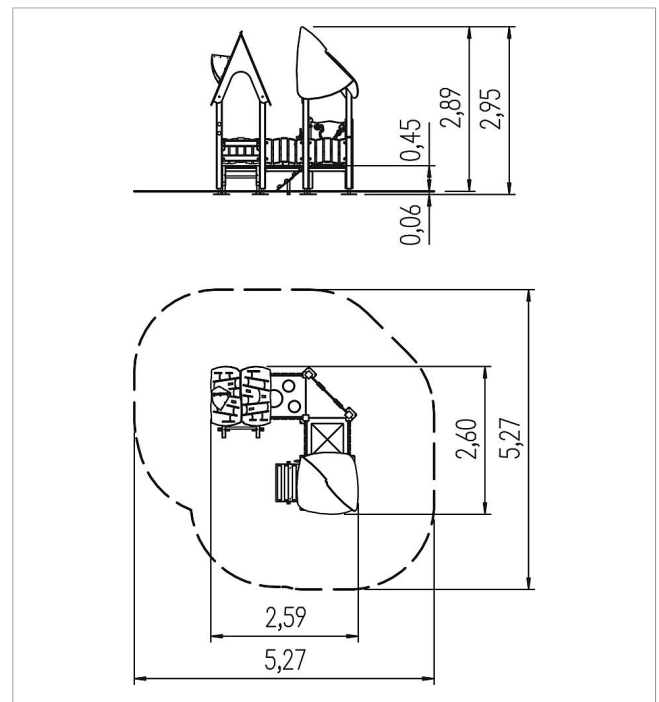

	Material	SW pi
	Foundation level	-
	Minimum space	5,27x5,27x2,95 m
	Free falling height	45 cm
	Impact protection net	-
	Foundations	-