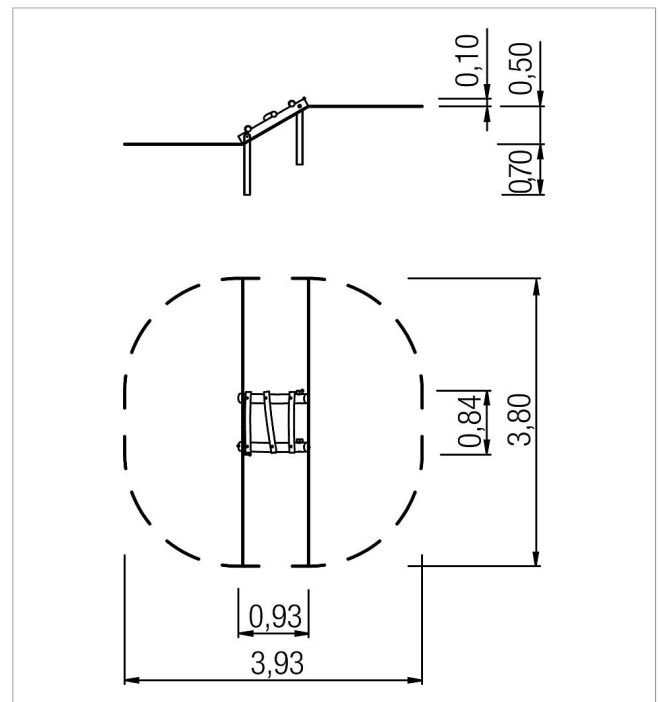

5 45 440 063 00

**paradiso hill ladder**  
**Liam**

made in germany

### Scope of delivery

1x hill ladder: robinia

	Material	Robinia natural
	Foundation level	FL 3
	Minimum space	3,93x3,80x2,40 m
	Free falling height	10 cm
	Impact protection net	-
	Foundations	4x CF